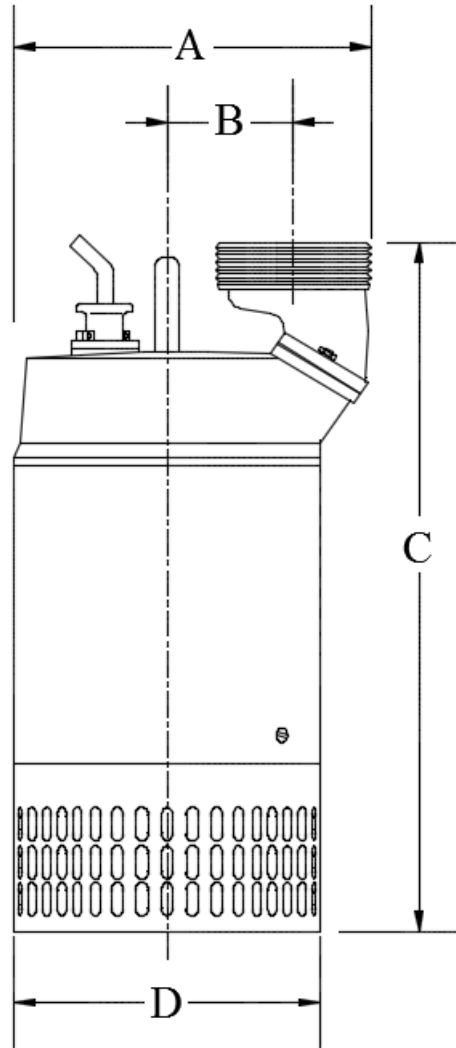

Dimensions	A	B	C
P20CE	2"	13.5"	8.5"

Specifications subject to change without notice

Dimensions	A	B	C	D
High Head & High Volume	3"	23.25"	22"	10"

Dimensions	A	B	C	D
High Head	10"	3"	25.25"	9.625"
High Volume	10.5"	4"	25.25"	9.625"

Specifications subject to change without notice

Dimensions	A	B	C	D	E
SX1000	4"	4"	29.81"	26.81"	11"

Specifications subject to change without notice

Hydraulic	Discharge Size	A	B	C	D
HH	4" NPT	426mm [16.772in]	187mm [7.362in]	814mm [32.047in]	Ø 363mm [14.291in]
HV	6" NPT	409mm [16.102in]	147mm [5.787in]	844mm [33.228in]	Ø 363mm [14.291in]
MR	6" NPT	409mm [16.102in]	147mm [5.787in]	844mm [33.228in]	Ø 363mm [14.291in]

Specifications subject to change without notice

Dimensions

Mine Dewatering Pumps SX2000 HH/HV/MR

Dwg: DS-A16-050 **Rev:** 2 **Date:** 10/18

Hydraulic	Discharge Size	A	B	C	D
HH	4" NPT	426mm [16.772in]	187mm [7.362in]	866mm [34.094in]	Ø 363mm [14.291in]
HV	6" NPT	409mm [16.102in]	147mm [5.787in]	892mm [35.118in]	Ø 363mm [14.291in]
MR	4" NPT	426mm [16.772in]	187mm [7.362in]	866mm [34.094in]	Ø 363mm [14.291in]

Specifications subject to change without notice

Hydraulic	Discharge Size	A	B	C	D
HH	4" NPT	426mm [16.772in]	187mm [7.362in]	1000mm [39.370in]	Ø 363mm [14.291in]
HV	6" NPT	409mm [16.102in]	147mm [5.787in]	1029mm [40.512in]	Ø 363mm [14.291in]
MR	6" NPT	409mm [16.102in]	147mm [5.787in]	1029mm [40.512in]	Ø 363mm [14.291in]