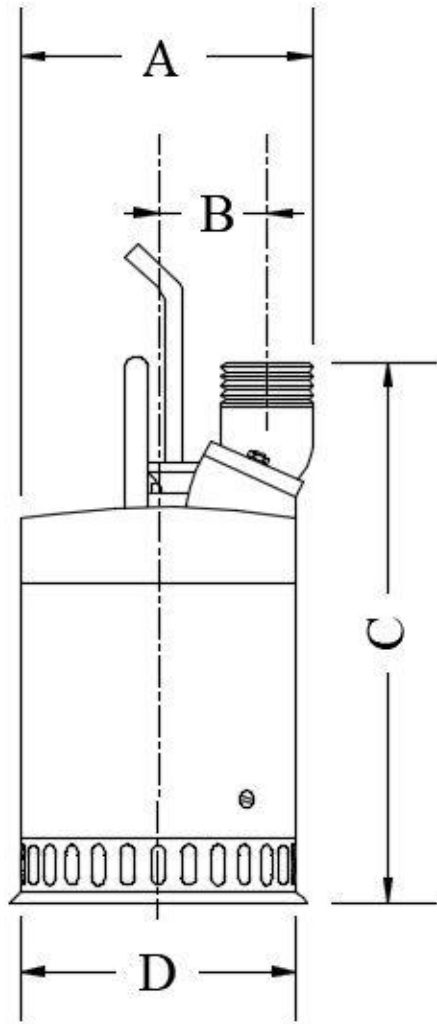

Dimensions	A	B	C
P20CE	2"	13.5"	8.5"

Specifications subject to change without notice

Dimensions	A	B	C	D
High Head & High Volume	3"	23.25"	22"	10"

Dimensions	A	B	C	D
High Head	10"	3"	25.25"	9.625"
High Volume	10.5"	4"	25.25"	9.625"

Specifications subject to change without notice

Dimensions	A	B	C	D	E
SX1000	4"	4"	29.81"	26.81"	11"

Specifications subject to change without notice

Hydraulic	Discharge Size	A	B	C	D
HH	4" NPT	426mm [16.772in]	187mm [7.362in]	814mm [32.047in]	Ø 363mm [14.291in]
HV	6" NPT	409mm [16.102in]	147mm [5.787in]	844mm [33.228in]	Ø 363mm [14.291in]
MR	6" NPT	409mm [16.102in]	147mm [5.787in]	844mm [33.228in]	Ø 363mm [14.291in]

Specifications subject to change without notice

Dimensions

Mine Dewatering Pumps SX2000 HH/HV/MR

Dwg: DS-A16-050 **Rev:** 2 **Date:** 10/18

Hydraulic	Discharge Size	A	B	C	D
HH	4" NPT	426mm [16.772in]	187mm [7.362in]	866mm [34.094in]	Ø 363mm [14.291in]
HV	6" NPT	409mm [16.102in]	147mm [5.787in]	892mm [35.118in]	Ø 363mm [14.291in]
MR	4" NPT	426mm [16.772in]	187mm [7.362in]	866mm [34.094in]	Ø 363mm [14.291in]

Specifications subject to change without notice

Hydraulic	Discharge Size	A	B	C	D
HH	4" NPT	426mm [16.772in]	187mm [7.362in]	1000mm [39.370in]	Ø 363mm [14.291in]
HV	6" NPT	409mm [16.102in]	147mm [5.787in]	1029mm [40.512in]	Ø 363mm [14.291in]
MR	6" NPT	409mm [16.102in]	147mm [5.787in]	1029mm [40.512in]	Ø 363mm [14.291in]