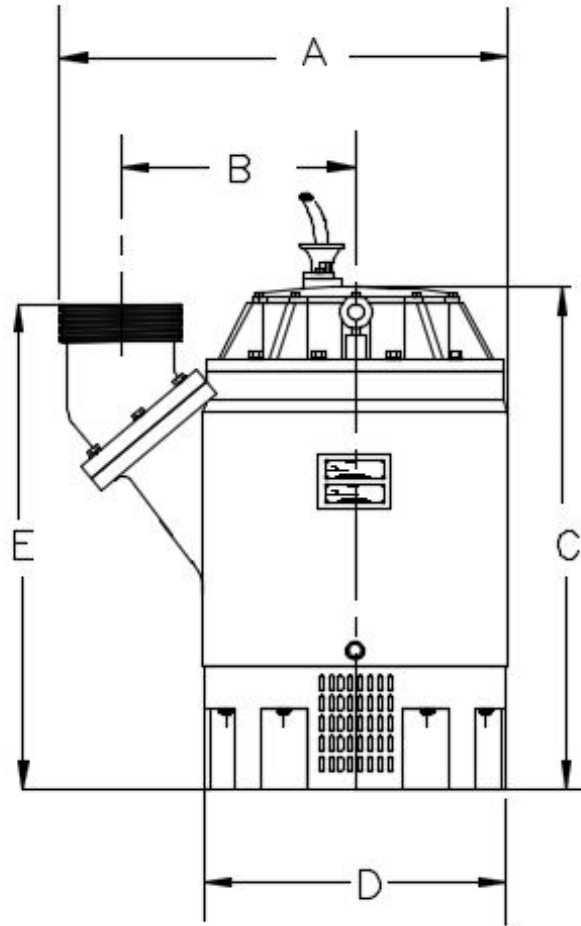

Discharge	A	B	C	D	E
HH	6" NPT	906mm [35.669in]	509mm [20.039in]	1084mm [42.677in]	Ø623mm [24.528in]	1053mm [41.339in]
MR	8" NPT	931mm [36.654in]	509mm [20.039in]	1084mm [42.677in]	Ø623mm [24.528in]	1038mm [40.866in]
HV	8" NPT	931mm [36.654in]	509mm [20.039in]	1084mm [42.677in]	Ø623mm [24.528in]	1155mm [41.472in]

Specifications subject to change without notice