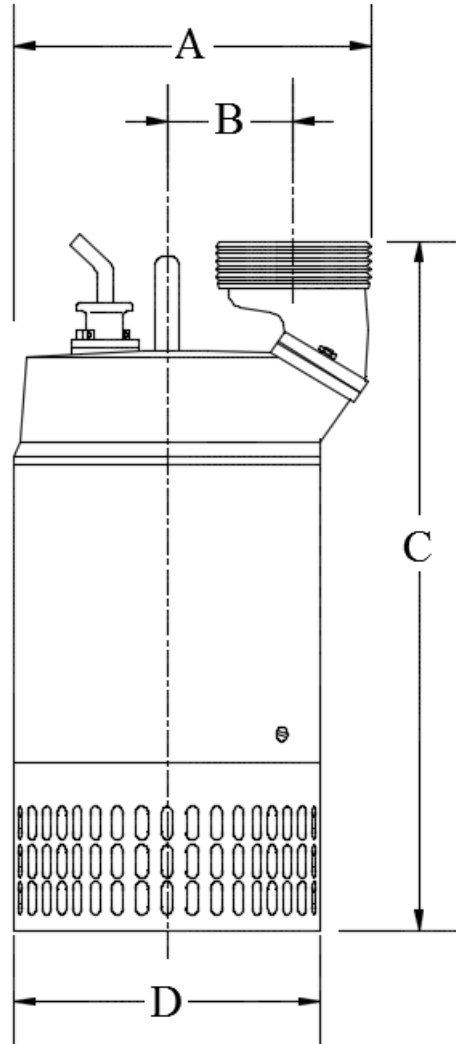

Dimensions	A	B	C
P20CE	2"	13.5"	8.5"

Specifications subject to change without notice

Dimensions	A	B	C	D
High Head & High Volume	3"	23.25"	22"	10"

Dimensions	A	B	C	D
High Head	10"	3"	25.25"	9.625"
High Volume	10.5"	4"	25.25"	9.625"

Specifications subject to change without notice

Dimensions	A	B	C	D	E
SX1000	4"	4"	29.81"	26.81"	11"

Specifications subject to change without notice

Hydraulic	Discharge Size	A	B	C	D
HH	4" NPT	426mm [16.772in]	187mm [7.362in]	814mm [32.047in]	Ø 363mm [14.291in]
HV	6" NPT	409mm [16.102in]	147mm [5.787in]	844mm [33.228in]	Ø 363mm [14.291in]
MR	6" NPT	409mm [16.102in]	147mm [5.787in]	844mm [33.228in]	Ø 363mm [14.291in]

Specifications subject to change without notice

Dimensions

Mine Dewatering Pumps SX2000 HH/HV/MR

Dwg: DS-A16-050 **Rev:** 2 **Date:** 10/18

Hydraulic	Discharge Size	A	B	C	D
HH	4" NPT	426mm [16.772in]	187mm [7.362in]	866mm [34.094in]	Ø 363mm [14.291in]
HV	6" NPT	409mm [16.102in]	147mm [5.787in]	892mm [35.118in]	Ø 363mm [14.291in]
MR	4" NPT	426mm [16.772in]	187mm [7.362in]	866mm [34.094in]	Ø 363mm [14.291in]

Specifications subject to change without notice

Hydraulic	Discharge Size	A	B	C	D
HH	4" NPT	426mm [16.772in]	187mm [7.362in]	1000mm [39.370in]	Ø 363mm [14.291in]
HV	6" NPT	409mm [16.102in]	147mm [5.787in]	1029mm [40.512in]	Ø 363mm [14.291in]
MR	6" NPT	409mm [16.102in]	147mm [5.787in]	1029mm [40.512in]	Ø 363mm [14.291in]