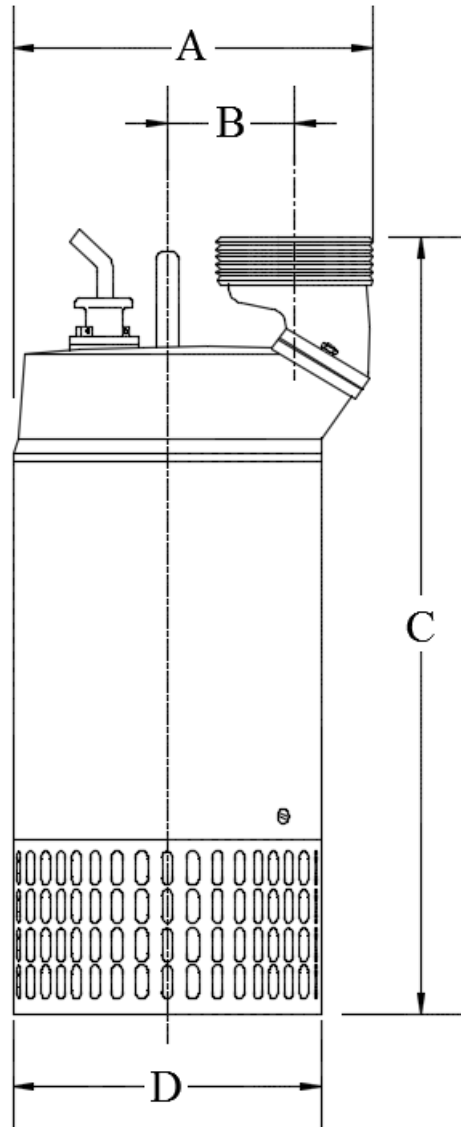

Dimensions	A	B	C
P20CE	2"	13.5"	8.5"

Specifications subject to change without notice

Dimensions	A	B	C	D
High Head & High Volume	3"	23.25"	22"	10"

Dimensions	A	B	C	D
High Head	10"	3"	25.25"	9.625"
High Volume	10.5"	4"	25.25"	9.625"

Specifications subject to change without notice

Dimensions	A	B	C	D	E
SX1000	4"	4"	29.81"	26.81"	11"

Specifications subject to change without notice

Hydraulic	Discharge Size	A	B	C	D
HH	4" NPT	426mm [16.772in]	187mm [7.362in]	814mm [32.047in]	Ø 363mm [14.291in]
HV	6" NPT	409mm [16.102in]	147mm [5.787in]	844mm [33.228in]	Ø 363mm [14.291in]
MR	6" NPT	409mm [16.102in]	147mm [5.787in]	844mm [33.228in]	Ø 363mm [14.291in]

Specifications subject to change without notice

Dimensions

Mine Dewatering Pumps SX2000 HH/HV/MR

Dwg: DS-A16-050 **Rev:** 2 **Date:** 10/18

Hydraulic	Discharge Size	A	B	C	D
HH	4" NPT	426mm [16.772in]	187mm [7.362in]	866mm [34.094in]	Ø 363mm [14.291in]
HV	6" NPT	409mm [16.102in]	147mm [5.787in]	892mm [35.118in]	Ø 363mm [14.291in]
MR	4" NPT	426mm [16.772in]	187mm [7.362in]	866mm [34.094in]	Ø 363mm [14.291in]

Specifications subject to change without notice

Hydraulic	Discharge Size	A	B	C	D
HH	4" NPT	426mm [16.772in]	187mm [7.362in]	1000mm [39.370in]	Ø 363mm [14.291in]
HV	6" NPT	409mm [16.102in]	147mm [5.787in]	1029mm [40.512in]	Ø 363mm [14.291in]
MR	6" NPT	409mm [16.102in]	147mm [5.787in]	1029mm [40.512in]	Ø 363mm [14.291in]