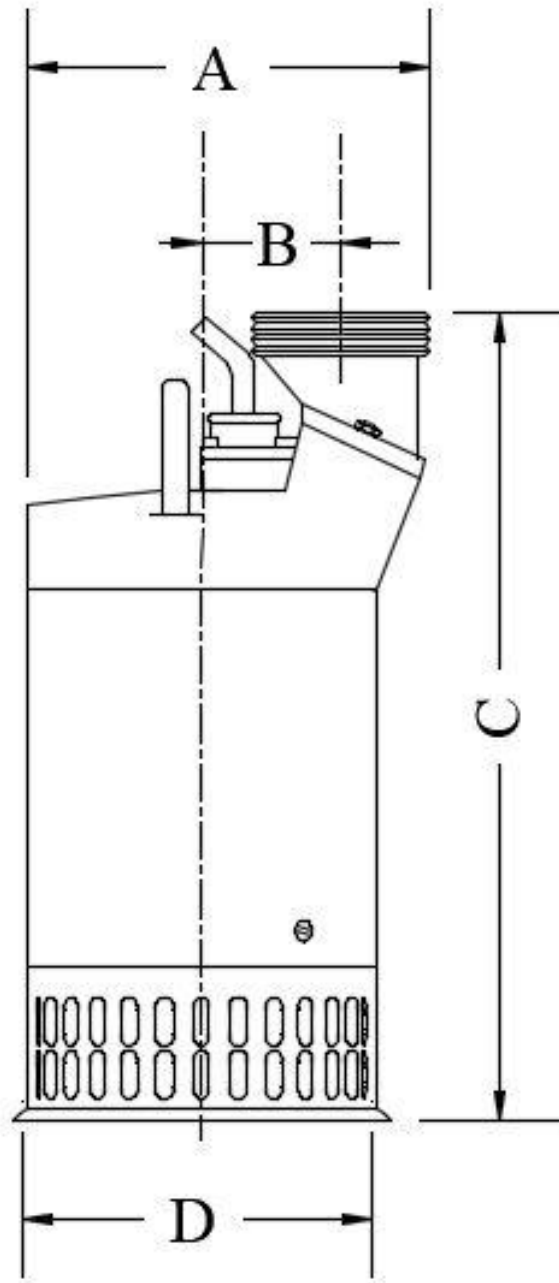

Dimensions	A	B	C
P20CE	2"	13.5"	8.5"

Specifications subject to change without notice

Dimensions	A	B	C	D
High Head & High Volume	3"	23.25"	22"	10"

Dimensions	A	B	C	D
High Head	10"	3"	25.25"	9.625"
High Volume	10.5"	4"	25.25"	9.625"

Specifications subject to change without notice

Dimensions	A	B	C	D	E
SX1000	4"	4"	29.81"	26.81"	11"

Specifications subject to change without notice

Hydraulic	Discharge Size	A	B	C	D
HH	4" NPT	426mm [16.772in]	187mm [7.362in]	814mm [32.047in]	Ø 363mm [14.291in]
HV	6" NPT	409mm [16.102in]	147mm [5.787in]	844mm [33.228in]	Ø 363mm [14.291in]
MR	6" NPT	409mm [16.102in]	147mm [5.787in]	844mm [33.228in]	Ø 363mm [14.291in]

Specifications subject to change without notice

Dimensions

Mine Dewatering Pumps SX2000 HH/HV/MR

Dwg: DS-A16-050 **Rev:** 2 **Date:** 10/18

Hydraulic	Discharge Size	A	B	C	D
HH	4" NPT	426mm [16.772in]	187mm [7.362in]	866mm [34.094in]	Ø 363mm [14.291in]
HV	6" NPT	409mm [16.102in]	147mm [5.787in]	892mm [35.118in]	Ø 363mm [14.291in]
MR	4" NPT	426mm [16.772in]	187mm [7.362in]	866mm [34.094in]	Ø 363mm [14.291in]

Specifications subject to change without notice

Hydraulic	Discharge Size	A	B	C	D
HH	4" NPT	426mm [16.772in]	187mm [7.362in]	1000mm [39.370in]	Ø 363mm [14.291in]
HV	6" NPT	409mm [16.102in]	147mm [5.787in]	1029mm [40.512in]	Ø 363mm [14.291in]
MR	6" NPT	409mm [16.102in]	147mm [5.787in]	1029mm [40.512in]	Ø 363mm [14.291in]