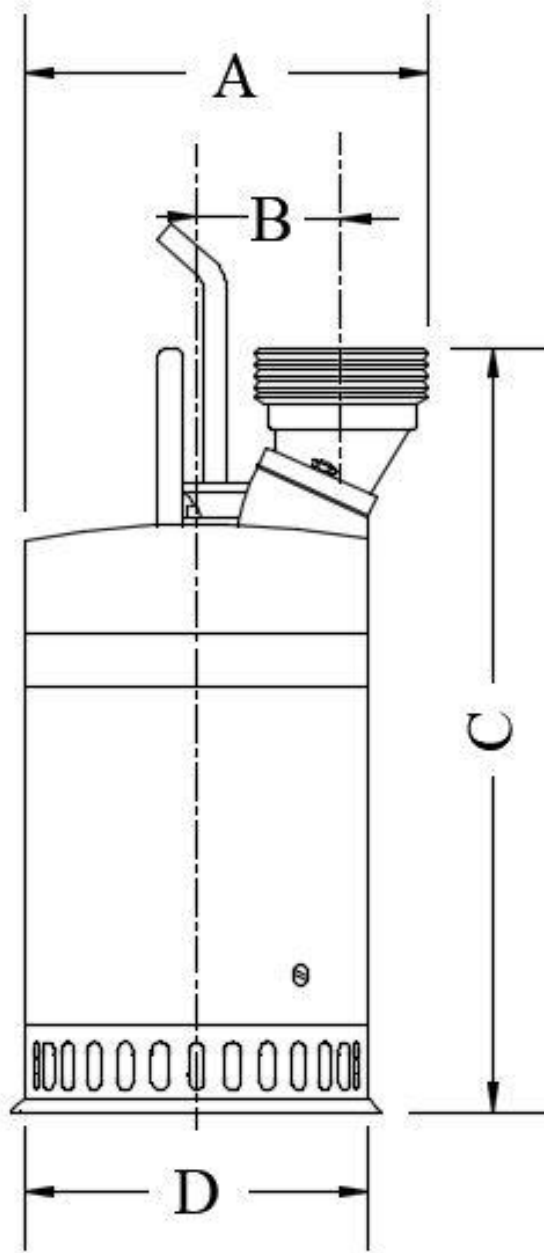

Dimensions	A	B	C
P20CE	2"	13.5"	8.5"

Specifications subject to change without notice

Dimensions	A	B	C	D
High Head & High Volume	3"	23.25"	22"	10"

Dimensions	A	B	C	D
High Head	10"	3"	25.25"	9.625"
High Volume	10.5"	4"	25.25"	9.625"

Specifications subject to change without notice

Dimensions	A	B	C	D	E
SX1000	4"	4"	29.81"	26.81"	11"

Specifications subject to change without notice

Hydraulic	Discharge Size	A	B	C	D
HH	4" NPT	426mm [16.772in]	187mm [7.362in]	814mm [32.047in]	Ø 363mm [14.291in]
HV	6" NPT	409mm [16.102in]	147mm [5.787in]	844mm [33.228in]	Ø 363mm [14.291in]
MR	6" NPT	409mm [16.102in]	147mm [5.787in]	844mm [33.228in]	Ø 363mm [14.291in]

Specifications subject to change without notice

Dimensions

Mine Dewatering Pumps SX2000 HH/HV/MR

Dwg: DS-A16-050 **Rev:** 2 **Date:** 10/18

Hydraulic	Discharge Size	A	B	C	D
HH	4" NPT	426mm [16.772in]	187mm [7.362in]	866mm [34.094in]	Ø 363mm [14.291in]
HV	6" NPT	409mm [16.102in]	147mm [5.787in]	892mm [35.118in]	Ø 363mm [14.291in]
MR	4" NPT	426mm [16.772in]	187mm [7.362in]	866mm [34.094in]	Ø 363mm [14.291in]

Specifications subject to change without notice

Hydraulic	Discharge Size	A	B	C	D
HH	4" NPT	426mm [16.772in]	187mm [7.362in]	1000mm [39.370in]	Ø 363mm [14.291in]
HV	6" NPT	409mm [16.102in]	147mm [5.787in]	1029mm [40.512in]	Ø 363mm [14.291in]
MR	6" NPT	409mm [16.102in]	147mm [5.787in]	1029mm [40.512in]	Ø 363mm [14.291in]