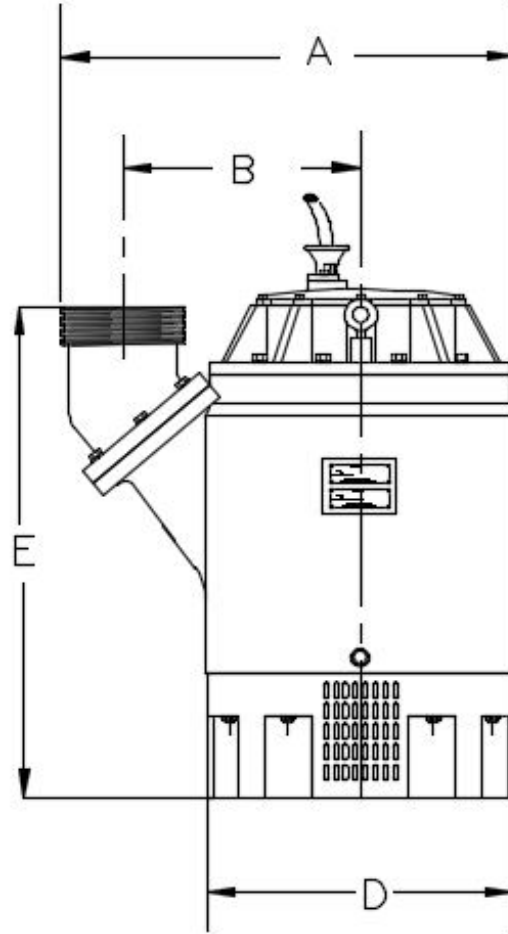

Specifications subject to change without notice

Dimensions

Mine Dewatering Pumps SX2000 HH/HV/MR

Dwg: DS-A16-050 **Rev:** 2 **Date:** 10/18

Hydraulic	Discharge Size	A	B	C	D
HH	4" NPT	426mm [16.772in]	187mm [7.362in]	866mm [34.094in]	Ø 363mm [14.291in]
HV	6" NPT	409mm [16.102in]	147mm [5.787in]	892mm [35.118in]	Ø 363mm [14.291in]
MR	4" NPT	426mm [16.772in]	187mm [7.362in]	866mm [34.094in]	Ø 363mm [14.291in]

Specifications subject to change without notice

Hydraulic	Discharge Size	A	B	C	D
HH	4" NPT	426mm [16.772in]	187mm [7.362in]	1000mm [39.370in]	Ø 363mm [14.291in]
HV	6" NPT	409mm [16.102in]	147mm [5.787in]	1029mm [40.512in]	Ø 363mm [14.291in]
MR	6" NPT	409mm [16.102in]	147mm [5.787in]	1029mm [40.512in]	Ø 363mm [14.291in]

Specifications subject to change without notice

	Discharge	A	B	C	D	E
HH	6" NPT	906mm [35.669in]	509mm [20.039in]	1084mm [42.677in]	Ø623mm [24.528in]	1053mm [41.339in]
MR	8" NPT	931mm [36.654in]	509mm [20.039in]	1084mm [42.677in]	Ø623mm [24.528in]	1038mm [40.866in]
HV	8" NPT	931mm [36.654in]	509mm [20.039in]	1084mm [42.677in]	Ø623mm [24.528in]	1155mm [41.472in]

Specifications subject to change without notice

Discharge	A	B	C	D	E
6"	906mm [35.669in]	509mm [20.039in]	1087.5mm [42.816in]	Ø623mm [24.528in]	1053mm [41.457in]

Specifications subject to change without notice