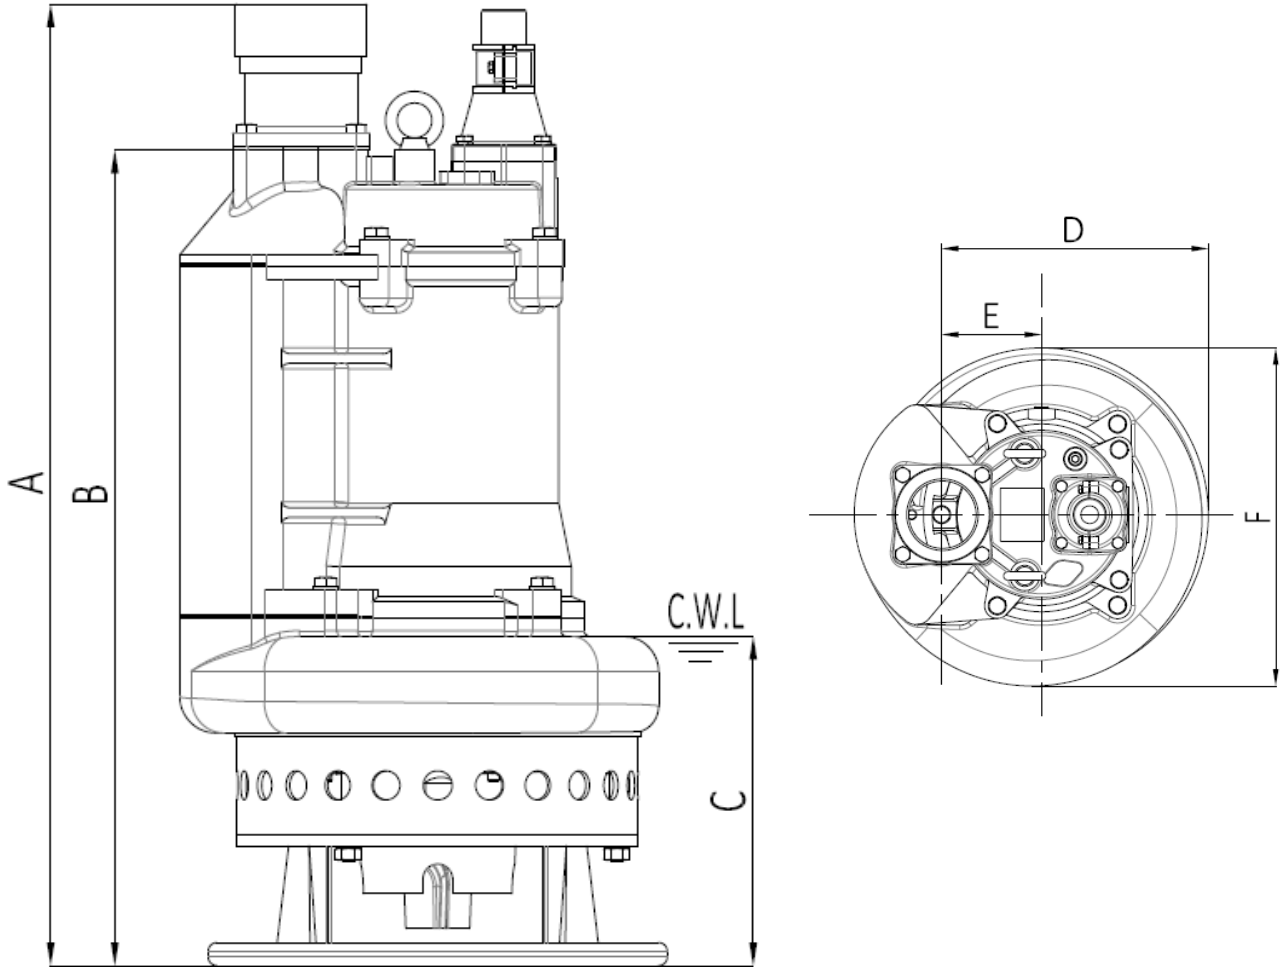

Type	Discharge	A	B	C	D	E	F
Dimensions	3" NPT Male	762mm[30in]	659mm[26in]	266mm[10.5in]	305mm[12in]	128mm[5in]	363mm[14.3in]

Specifications subject to change without notice

Type	Discharge	A	B	C	D	E	F
Dimensions	3" NPT Male	804mm[31.7in]	701mm[27.6in]	283mm[11.1in]	315mm[12.4in]	117.50mm[4.6in]	400mm[15.7in]

Specifications subject to change without notice

Type	Discharge	A	B	C	D	E	F
Dimensions	3" NPT Male	785mm[31in]	627mm[24.7in]	266mm[10.5in]	305mm[12in]	128mm[5in]	363mm[14.3in]

Specifications subject to change without notice

Type	Discharge	A	B	C	D	E	F
Dimensions	4" NPT Male	826mm[32.5in]	701mm[27.6in]	283mm[11.1in]	316mm[12.4in]	118mm[4.6in]	400mm[15.7in]

Specifications subject to change without notice

Type	Discharge	A	B	C	D	E	F
Dimensions	4" NPT Male	826mm[32.5in]	701mm[27.6in]	283mm[11.1in]	316mm[12.4in]	118mm[4.6in]	400mm[15.7in]

Specifications subject to change without notice

Type	Discharge	A	B	C	D	E	F
Dimensions	4" NPT Male	900mm[34.4in]	766mm[30.2in]	306mm[12.0in]	328mm[13in]	114.5mm[4.5in]	432mm[17in]

Specifications subject to change without notice