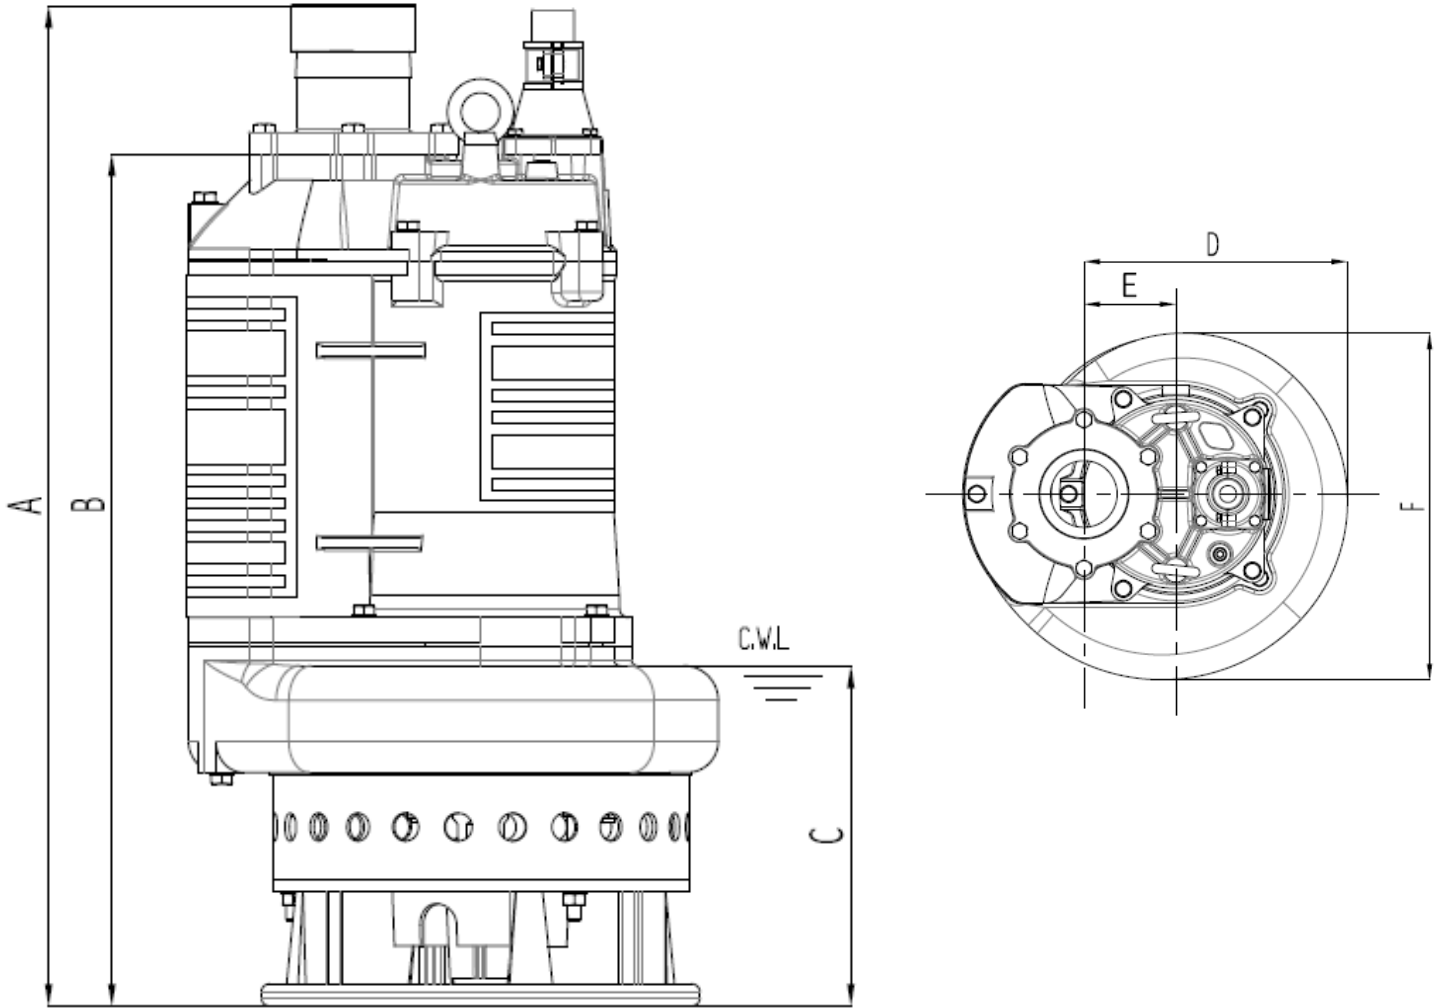

Specifications subject to change without notice

Type	Discharge	A	B	C	D	E	F
Dimensions	4" NPT Male	900mm[34.4in]	766mm[30.2in]	306mm[12.0in]	328mm[13in]	114.5mm[4.5in]	432mm[17in]

Specifications subject to change without notice

Type	Discharge	A	B	C	D	E	F
Dimensions	6" NPT Male	912mm[36in]	766mm[30.2in]	306mm[12.0in]	328mm[13in]	114.5mm[4.5in]	432mm[17in]

Specifications subject to change without notice

Type	Discharge	A	B	C	D	E	F
Dimensions	6" NPT Male	912mm[36in]	766mm[30.2in]	306mm[12.0in]	328mm[13in]	114.5mm[4.5in]	432mm[17in]

Specifications subject to change without notice

Type	Discharge	A	B	C	D	E	F
Dimensions	6" NPT Male	1202mm[47.3in]	1056mm[41.6in]	376mm[14.8in]	443mm[17.4in]	196.5mm[7.7in]	498mm[19.6in]

Specifications subject to change without notice

Type	Discharge	A	B	C	D	E	F
Dimensions	8" NPT MALE	1166mm[46in]	992mm[39in]	376mm[14.8in]	443mm[17.4in]	188mm[7.4in]	498mm[19.6in]

Specifications subject to change without notice