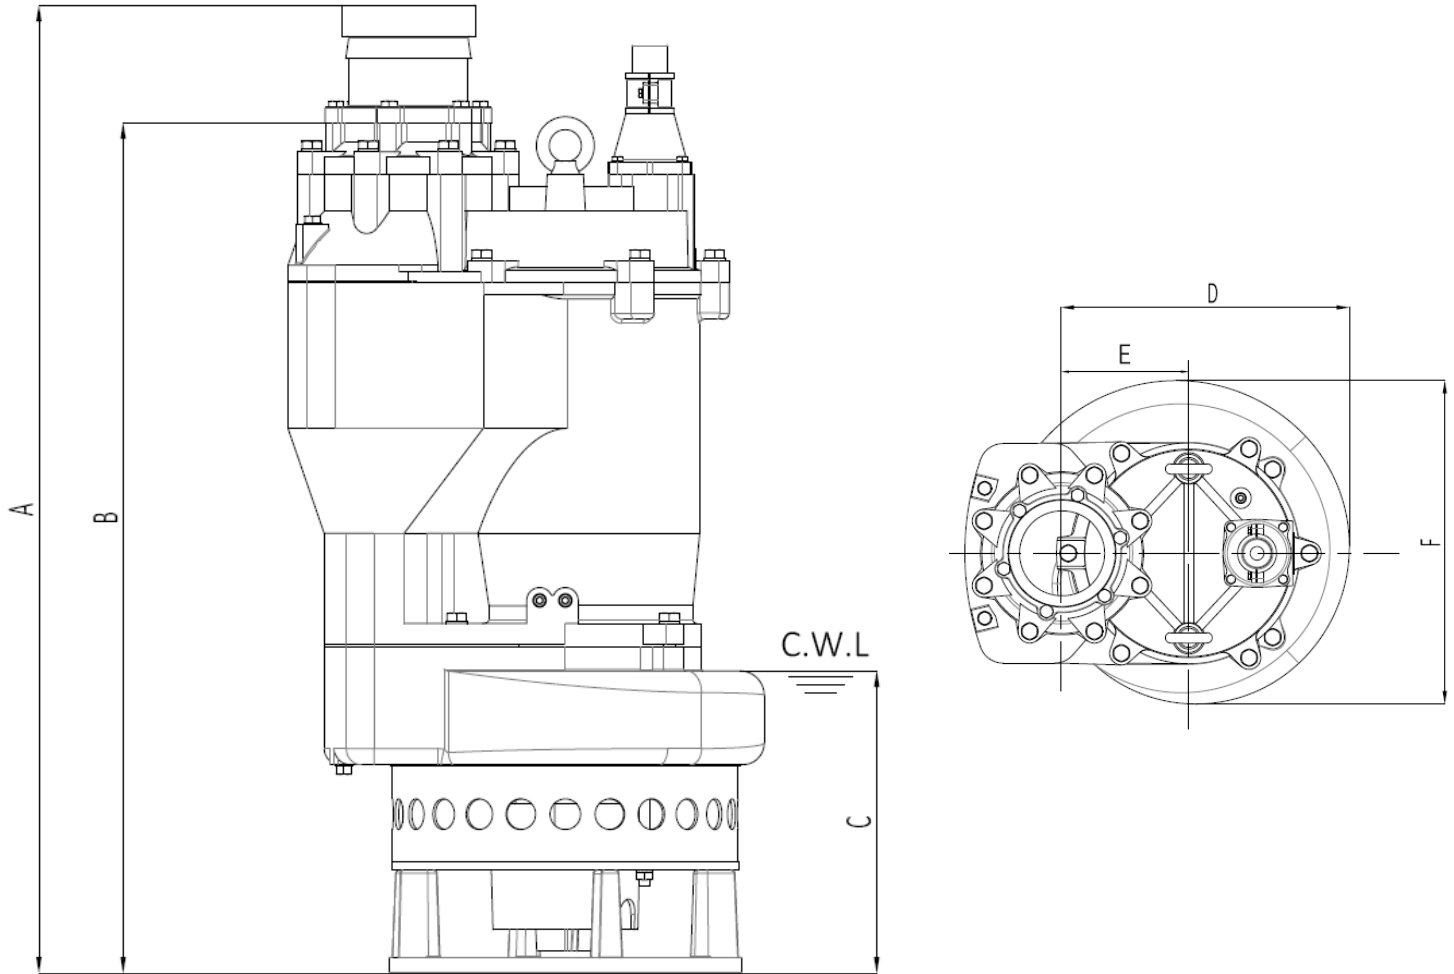

Specifications subject to change without notice

Type	Discharge	A	B	C	D	E	F
Dimensions	4" NPT Male	900mm[34.4in]	766mm[30.2in]	306mm[12.0in]	328mm[13in]	114.5mm[4.5in]	432mm[17in]

Specifications subject to change without notice

Type	Discharge	A	B	C	D	E	F
Dimensions	6" NPT Male	912mm[36in]	766mm[30.2in]	306mm[12.0in]	328mm[13in]	114.5mm[4.5in]	432mm[17in]

Specifications subject to change without notice

Type	Discharge	A	B	C	D	E	F
Dimensions	6" NPT Male	912mm[36in]	766mm[30.2in]	306mm[12.0in]	328mm[13in]	114.5mm[4.5in]	432mm[17in]

Specifications subject to change without notice

Type	Discharge	A	B	C	D	E	F
Dimensions	6" NPT Male	1202mm[47.3in]	1056mm[41.6in]	376mm[14.8in]	443mm[17.4in]	196.5mm[7.7in]	498mm[19.6in]

Specifications subject to change without notice

Type	Discharge	A	B	C	D	E	F
Dimensions	8" NPT MALE	1166mm[46in]	992mm[39in]	376mm[14.8in]	443mm[17.4in]	188mm[7.4in]	498mm[19.6in]

Specifications subject to change without notice