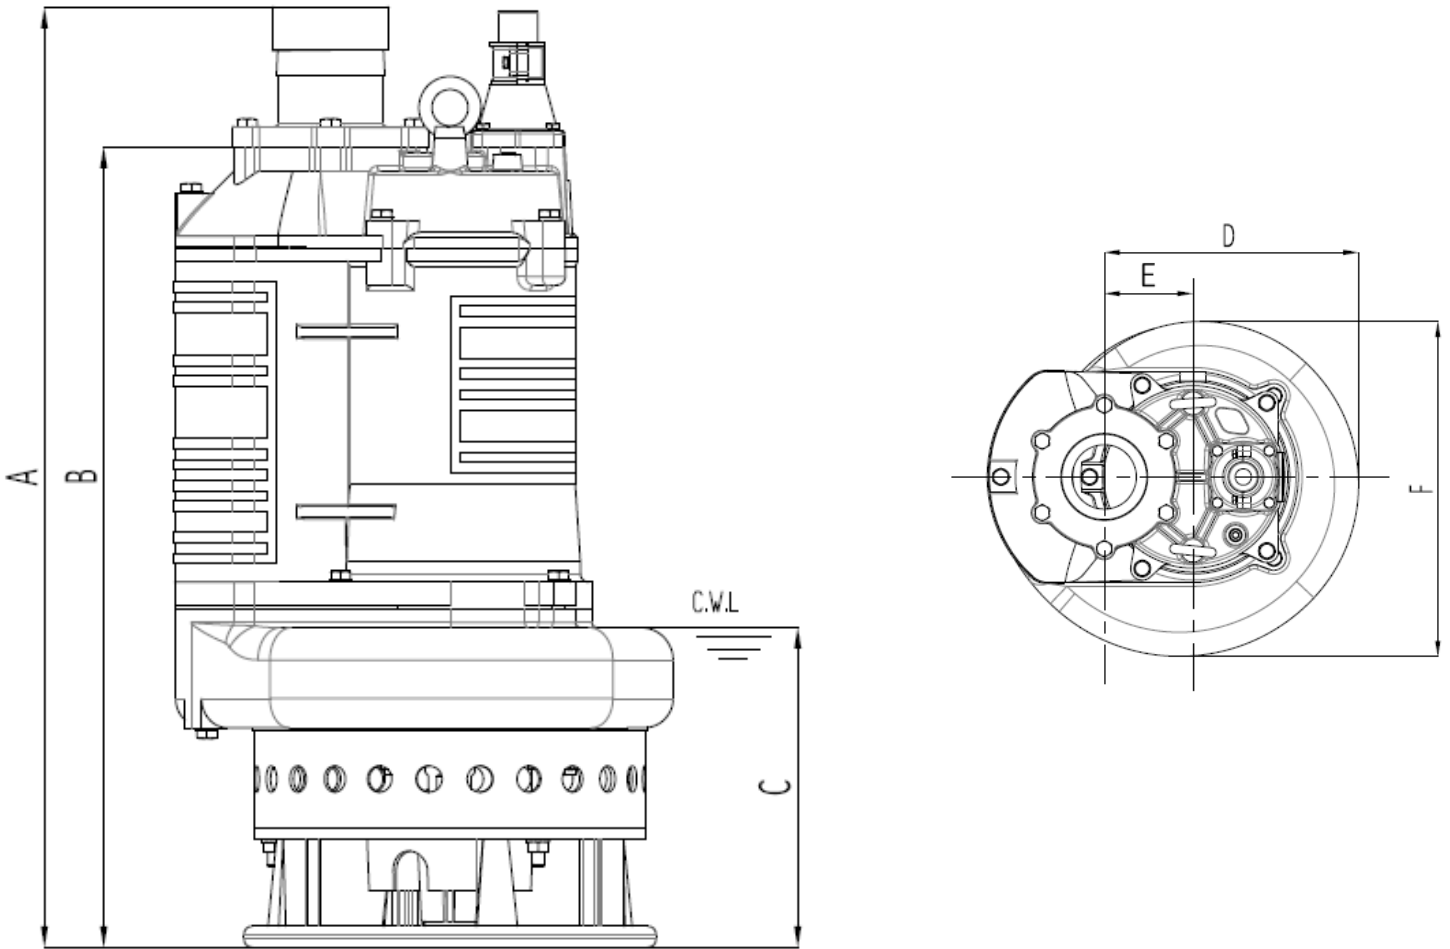

Specifications subject to change without notice

Type	Discharge	A	B	C	D	E	F
Dimensions	3" NPT Male	785mm[31in]	627mm[24.7in]	266mm[10.5in]	305mm[12in]	128mm[5in]	363mm[14.3in]

Specifications subject to change without notice

Type	Discharge	A	B	C	D	E	F
Dimensions	4" NPT Male	826mm[32.5in]	701mm[27.6in]	283mm[11.1in]	316mm[12.4in]	118mm[4.6in]	400mm[15.7in]

Specifications subject to change without notice

Type	Discharge	A	B	C	D	E	F
Dimensions	4" NPT Male	826mm[32.5in]	701mm[27.6in]	283mm[11.1in]	316mm[12.4in]	118mm[4.6in]	400mm[15.7in]

Specifications subject to change without notice

Type	Discharge	A	B	C	D	E	F
Dimensions	4" NPT Male	900mm[34.4in]	766mm[30.2in]	306mm[12.0in]	328mm[13in]	114.5mm[4.5in]	432mm[17in]

Specifications subject to change without notice

Specifications subject to change without notice

Type	Discharge	A	B	C	D	E	F
Dimensions	6" NPT Male	1202mm[47.3in]	1056mm[41.6in]	376mm[14.8in]	443mm[17.4in]	196.5mm[7.7in]	498mm[19.6in]

Specifications subject to change without notice