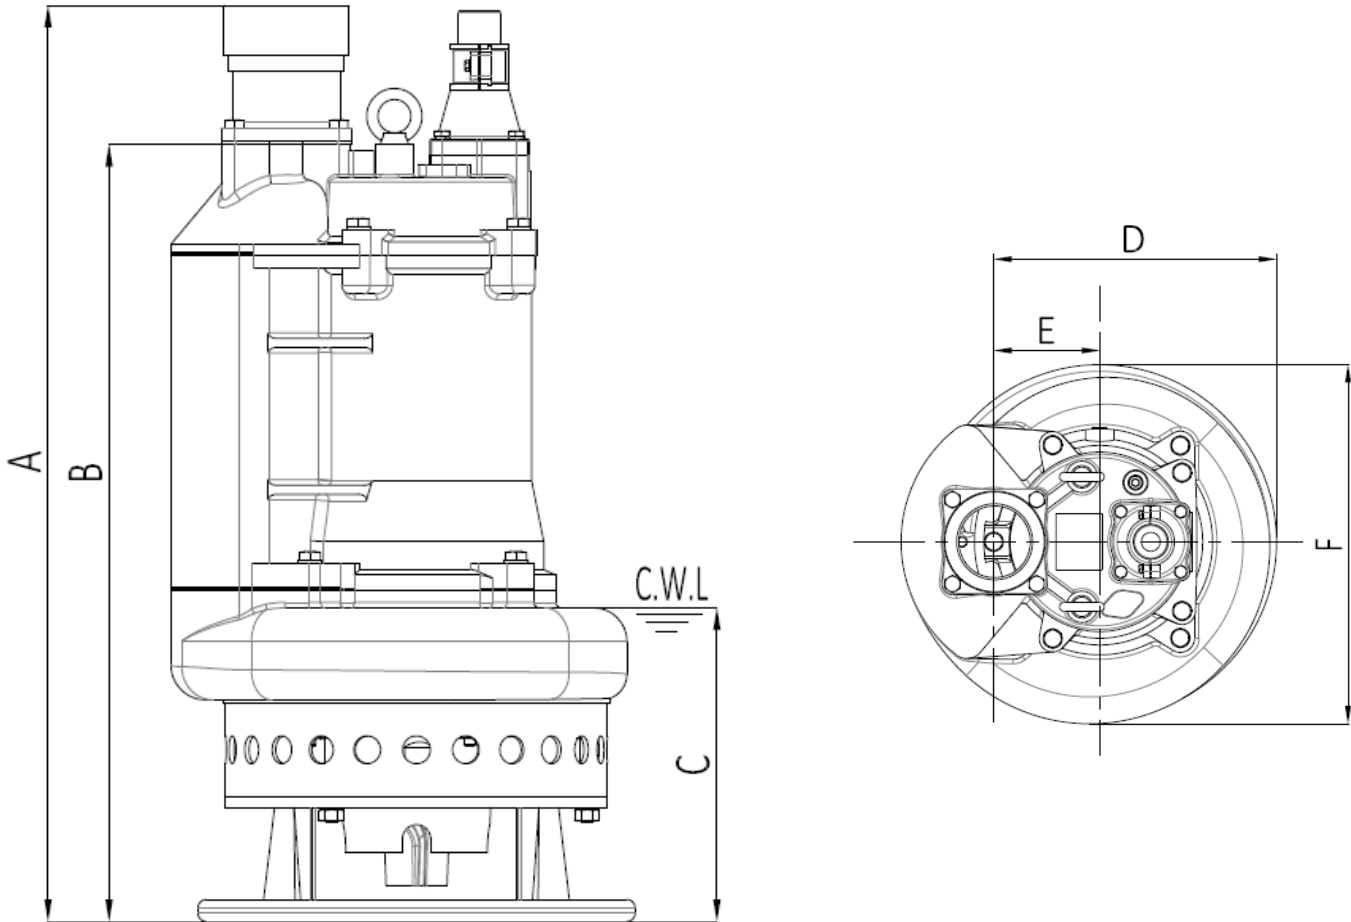

Specifications subject to change without notice

Type	Discharge	A	B	C	D	E	F
Dimensions	3" NPT Male	785mm[31in]	627mm[24.7in]	266mm[10.5in]	305mm[12in]	128mm[5in]	363mm[14.3in]

Specifications subject to change without notice

Type	Discharge	A	B	C	D	E	F
Dimensions	4" NPT Male	826mm[32.5in]	701mm[27.6in]	283mm[11.1in]	316mm[12.4in]	118mm[4.6in]	400mm[15.7in]

Specifications subject to change without notice

Type	Discharge	A	B	C	D	E	F
Dimensions	4" NPT Male	826mm[32.5in]	701mm[27.6in]	283mm[11.1in]	316mm[12.4in]	118mm[4.6in]	400mm[15.7in]

Specifications subject to change without notice

Type	Discharge	A	B	C	D	E	F
Dimensions	4" NPT Male	900mm[34.4in]	766mm[30.2in]	306mm[12.0in]	328mm[13in]	114.5mm[4.5in]	432mm[17in]

Specifications subject to change without notice

Specifications subject to change without notice

Type	Discharge	A	B	C	D	E	F
Dimensions	6" NPT Male	1202mm[47.3in]	1056mm[41.6in]	376mm[14.8in]	443mm[17.4in]	196.5mm[7.7in]	498mm[19.6in]

Specifications subject to change without notice