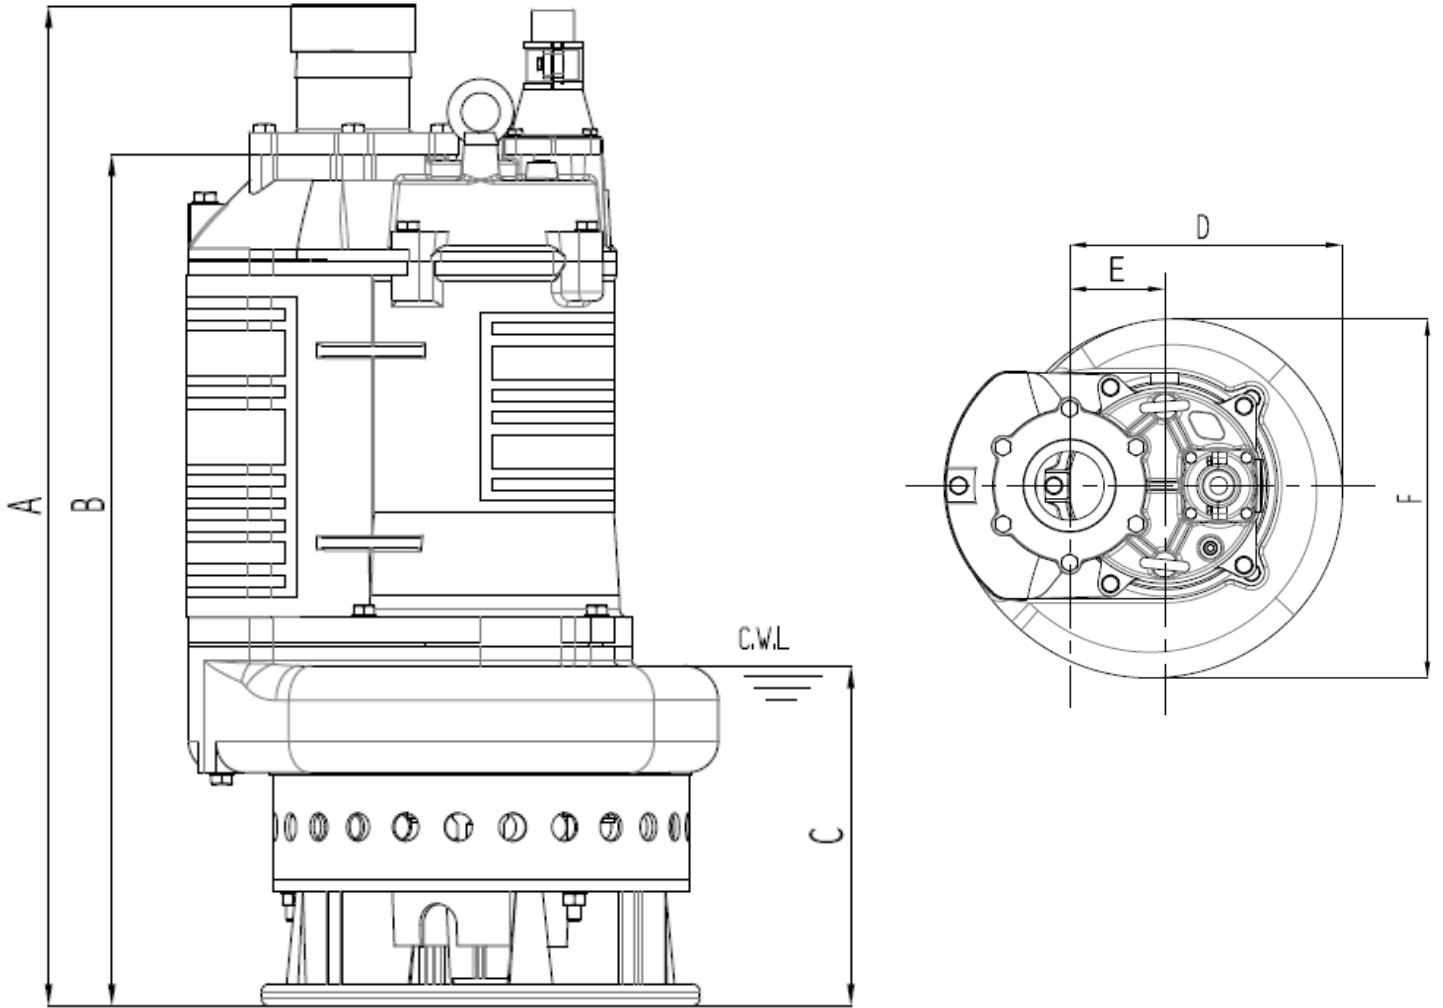

Type	Discharge	A	B	C	D	E	F
Dimensions	4" NPT Male	826mm[32.5in]	701mm[27.6in]	283mm[11.1in]	316mm[12.4in]	118mm[4.6in]	400mm[15.7in]

Specifications subject to change without notice

Type	Discharge	A	B	C	D	E	F
Dimensions	4" NPT Male	826mm[32.5in]	701mm[27.6in]	283mm[11.1in]	316mm[12.4in]	118mm[4.6in]	400mm[15.7in]

Specifications subject to change without notice

Type	Discharge	A	B	C	D	E	F
Dimensions	4" NPT Male	900mm[34.4in]	766mm[30.2in]	306mm[12.0in]	328mm[13in]	114.5mm[4.5in]	432mm[17in]

Specifications subject to change without notice

Type	Discharge	A	B	C	D	E	F
Dimensions	6" NPT Male	912mm[36in]	766mm[30.2in]	306mm[12.0in]	328mm[13in]	114.5mm[4.5in]	432mm[17in]

Specifications subject to change without notice

Type	Discharge	A	B	C	D	E	F
Dimensions	6" NPT Male	912mm[36in]	766mm[30.2in]	306mm[12.0in]	328mm[13in]	114.5mm[4.5in]	432mm[17in]

Specifications subject to change without notice

Type	Discharge	A	B	C	D	E	F
Dimensions	6" NPT Male	1202mm[47.3in]	1056mm[41.6in]	376mm[14.8in]	443mm[17.4in]	196.5mm[7.7in]	498mm[19.6in]

Specifications subject to change without notice