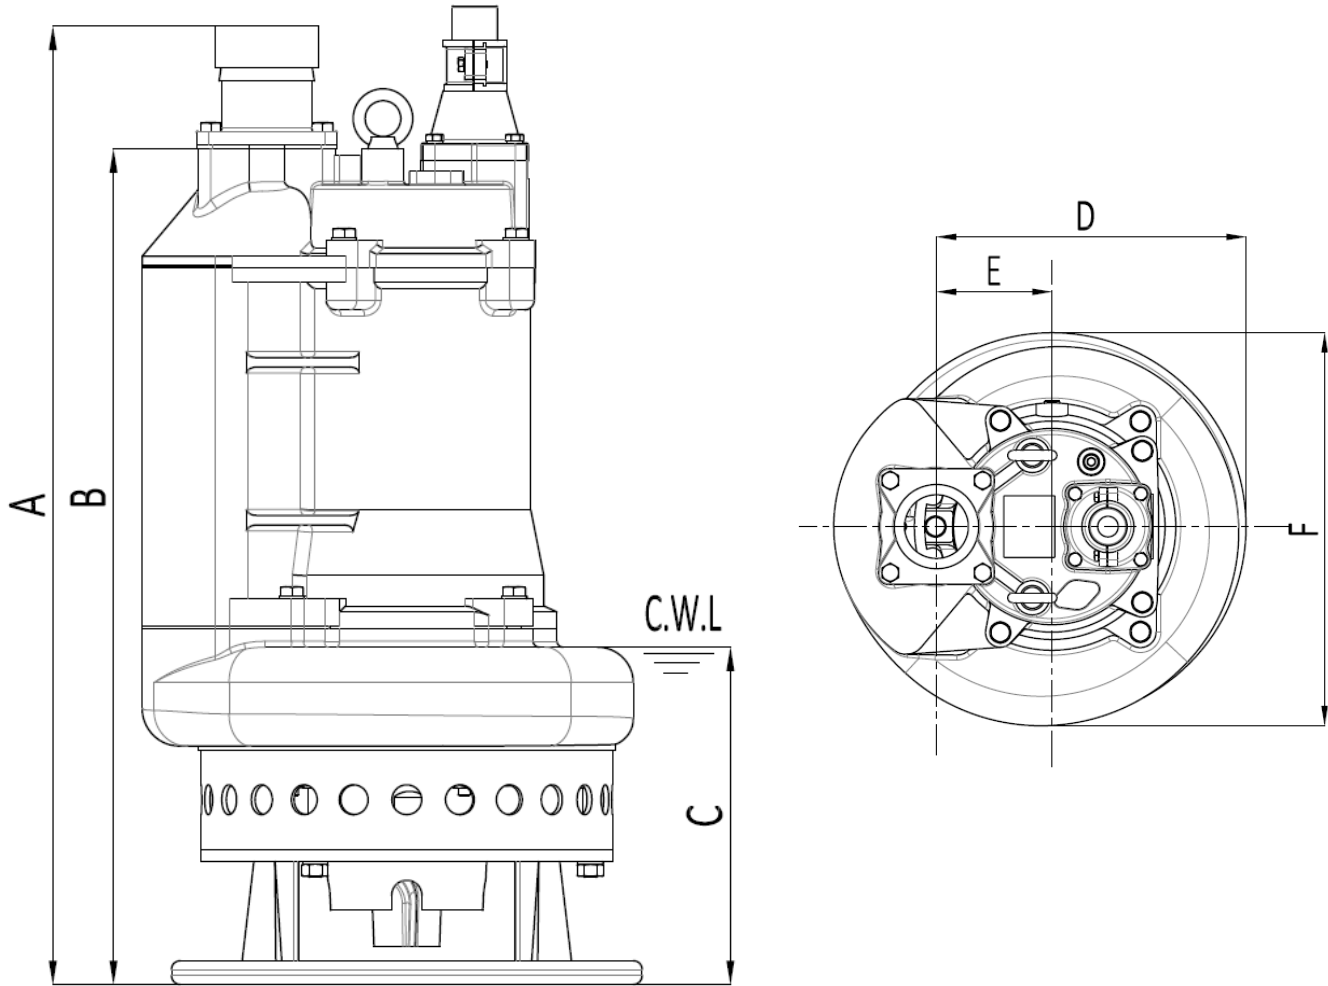

Type	Discharge	A	B	C	D	E	F
Dimensions	3" NPT Male	762mm[30in]	659mm[26in]	266mm[10.5in]	305mm[12in]	128mm[5in]	363mm[14.3in]

Specifications subject to change without notice

Type	Discharge	A	B	C	D	E	F
Dimensions	3" NPT Male	804mm[31.7in]	701mm[27.6in]	283mm[11.1in]	315mm[12.4in]	117.50mm[4.6in]	400mm[15.7in]

Specifications subject to change without notice

Type	Discharge	A	B	C	D	E	F
Dimensions	3" NPT Male	785mm[31in]	627mm[24.7in]	266mm[10.5in]	305mm[12in]	128mm[5in]	363mm[14.3in]

Specifications subject to change without notice

Type	Discharge	A	B	C	D	E	F
Dimensions	4" NPT Male	826mm[32.5in]	701mm[27.6in]	283mm[11.1in]	316mm[12.4in]	118mm[4.6in]	400mm[15.7in]

Specifications subject to change without notice

Type	Discharge	A	B	C	D	E	F
Dimensions	4" NPT Male	826mm[32.5in]	701mm[27.6in]	283mm[11.1in]	316mm[12.4in]	118mm[4.6in]	400mm[15.7in]

Specifications subject to change without notice

Type	Discharge	A	B	C	D	E	F
Dimensions	4" NPT Male	900mm[34.4in]	766mm[30.2in]	306mm[12.0in]	328mm[13in]	114.5mm[4.5in]	432mm[17in]

Specifications subject to change without notice