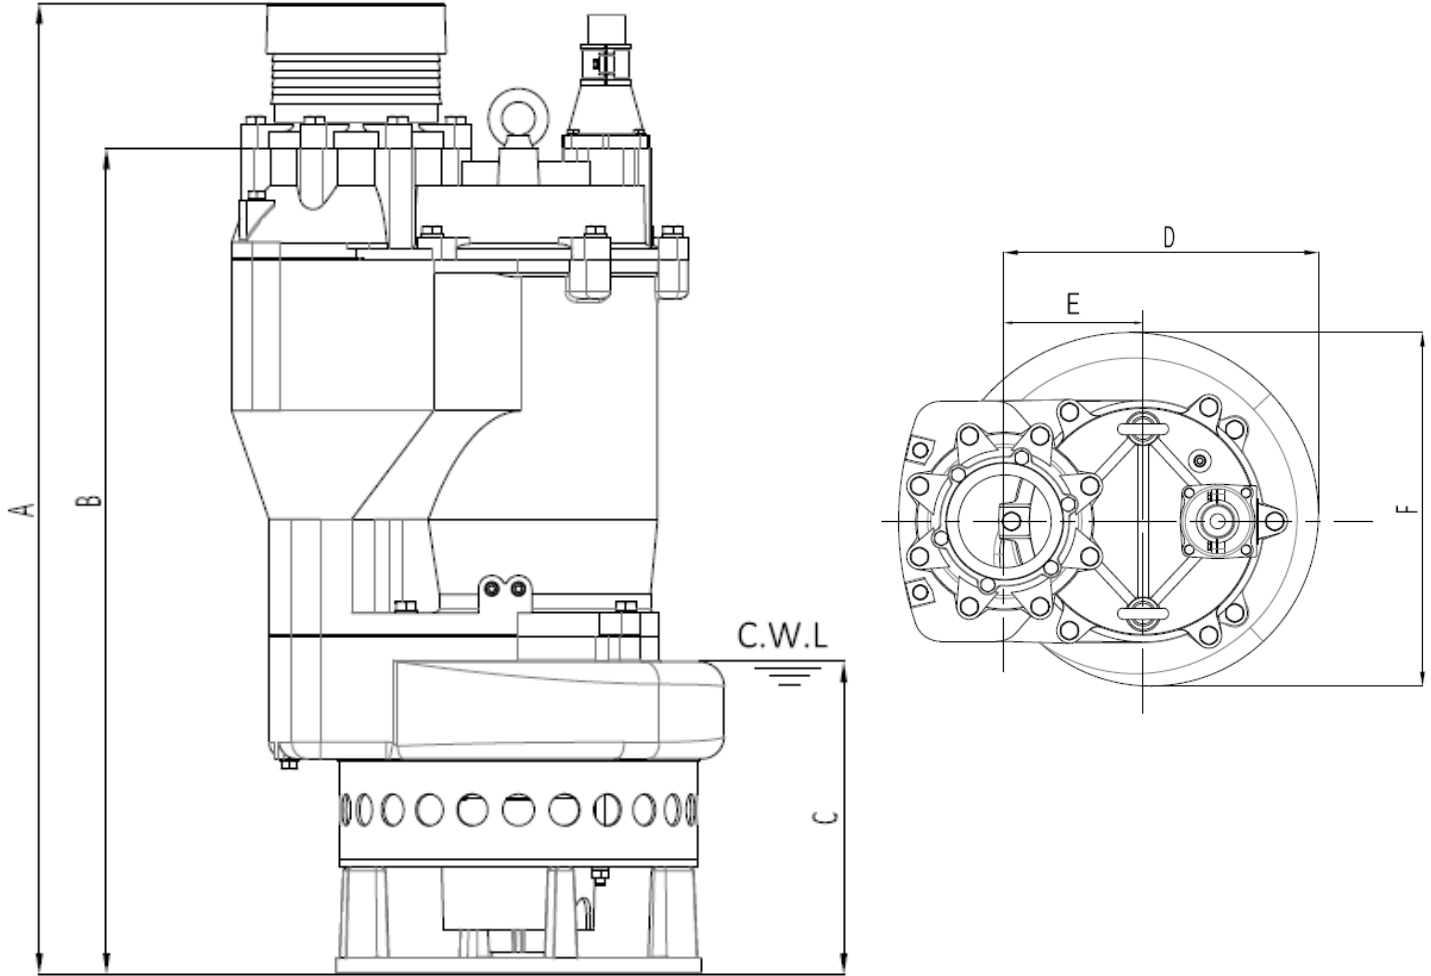

Specifications subject to change without notice

Type	Discharge	A	B	C	D	E	F
Dimensions	4" NPT Male	900mm[34.4in]	766mm[30.2in]	306mm[12.0in]	328mm[13in]	114.5mm[4.5in]	432mm[17in]

Specifications subject to change without notice

Type	Discharge	A	B	C	D	E	F
Dimensions	6" NPT Male	912mm[36in]	766mm[30.2in]	306mm[12.0in]	328mm[13in]	114.5mm[4.5in]	432mm[17in]

Specifications subject to change without notice

Type	Discharge	A	B	C	D	E	F
Dimensions	6" NPT Male	912mm[36in]	766mm[30.2in]	306mm[12.0in]	328mm[13in]	114.5mm[4.5in]	432mm[17in]

Specifications subject to change without notice

Type	Discharge	A	B	C	D	E	F
Dimensions	6" NPT Male	1202mm[47.3in]	1056mm[41.6in]	376mm[14.8in]	443mm[17.4in]	196.5mm[7.7in]	498mm[19.6in]

Specifications subject to change without notice

Type	Discharge	A	B	C	D	E	F
Dimensions	8" NPT MALE	1166mm[46in]	992mm[39in]	376mm[14.8in]	443mm[17.4in]	188mm[7.4in]	498mm[19.6in]

Specifications subject to change without notice