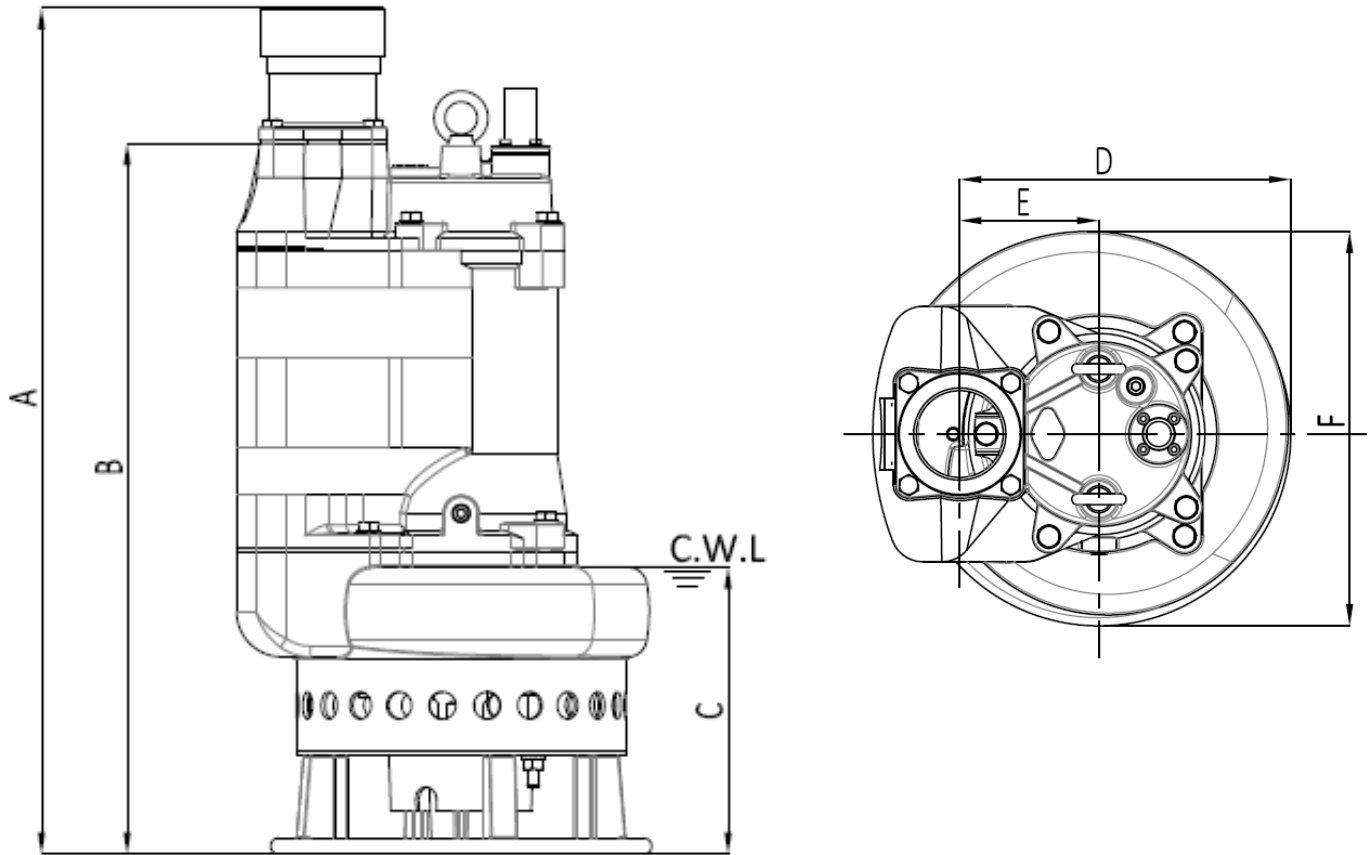

Type	Discharge	A	B	C	D	E	F
Dimensions	3" NPT Male	762mm[30in]	659mm[26in]	266mm[10.5in]	305mm[12in]	128mm[5in]	363mm[14.3in]

Specifications subject to change without notice

Type	Discharge	A	B	C	D	E	F
Dimensions	3" NPT Male	804mm[31.7in]	701mm[27.6in]	283mm[11.1in]	315mm[12.4in]	117.50mm[4.6in]	400mm[15.7in]

Specifications subject to change without notice

Type	Discharge	A	B	C	D	E	F
Dimensions	3" NPT Male	785mm[31in]	627mm[24.7in]	266mm[10.5in]	305mm[12in]	128mm[5in]	363mm[14.3in]

Specifications subject to change without notice

Type	Discharge	A	B	C	D	E	F
Dimensions	4" NPT Male	826mm[32.5in]	701mm[27.6in]	283mm[11.1in]	316mm[12.4in]	118mm[4.6in]	400mm[15.7in]

Specifications subject to change without notice

Type	Discharge	A	B	C	D	E	F
Dimensions	4" NPT Male	826mm[32.5in]	701mm[27.6in]	283mm[11.1in]	316mm[12.4in]	118mm[4.6in]	400mm[15.7in]

Specifications subject to change without notice

Type	Discharge	A	B	C	D	E	F
Dimensions	4" NPT Male	900mm[34.4in]	766mm[30.2in]	306mm[12.0in]	328mm[13in]	114.5mm[4.5in]	432mm[17in]

Specifications subject to change without notice