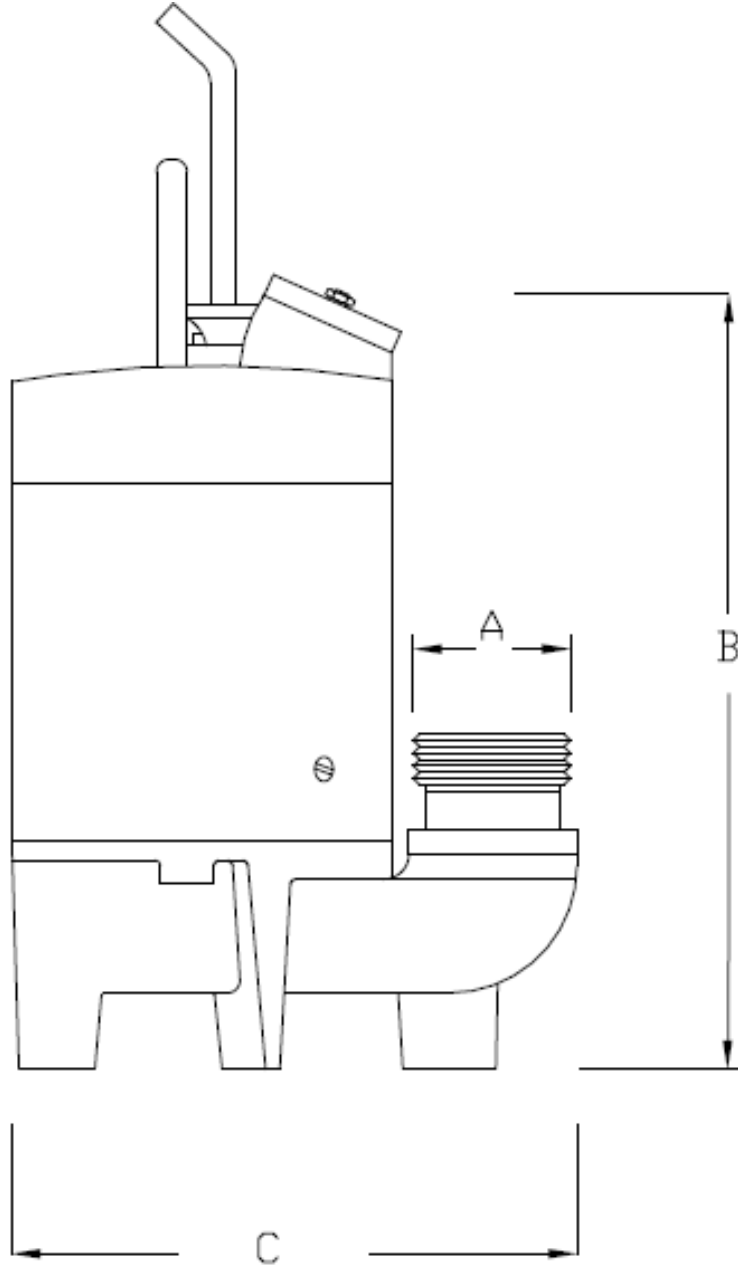

Discharge Size	A	B	C	D	E
3" NPT	334mm[13.15in]	170mm[6.693in]	558mm[21.969in]	Ø277mm[10.906in]	241.50mm[9.508in]

Dimensions	A	B	C
SL750-2	3" or 4"	27.25"	16.5"

Discharge Size	A	B	C	D	E
3" NPT	323.5mm[12.736in]	170mm[6.693in]	690mm[27.165in]	270.5mm[10.65in]	252mm[9.921in]

Discharge Size	A	B	C	D	E
3" NPT	323.5mm[12.736in]	170mm[6.693in]	690mm[27.165in]	270.5mm[10.650in]	252mm[9.921in]

Discharge	A	B	C	D	E
4" ANSI Class 125 FF	760mm[29.921in]	452mm[17.795in]	948mm[37.322in]	332mm[13.07in]	430mm[16.929in]

Discharge	A	B	C	D	E
4" ANSI Class 125 FF	760mm[29.921in]	452mm[17.795in]	948mm[37.322in]	332mm[13.07in]	430mm[16.929in]

Discharge	A	B	C	D	E
4" ANSI Class 125 FF	760mm[29.921in]	452mm[17.795in]	1053mm[41.457in]	332mm[13.07in]	430mm[16.929in]