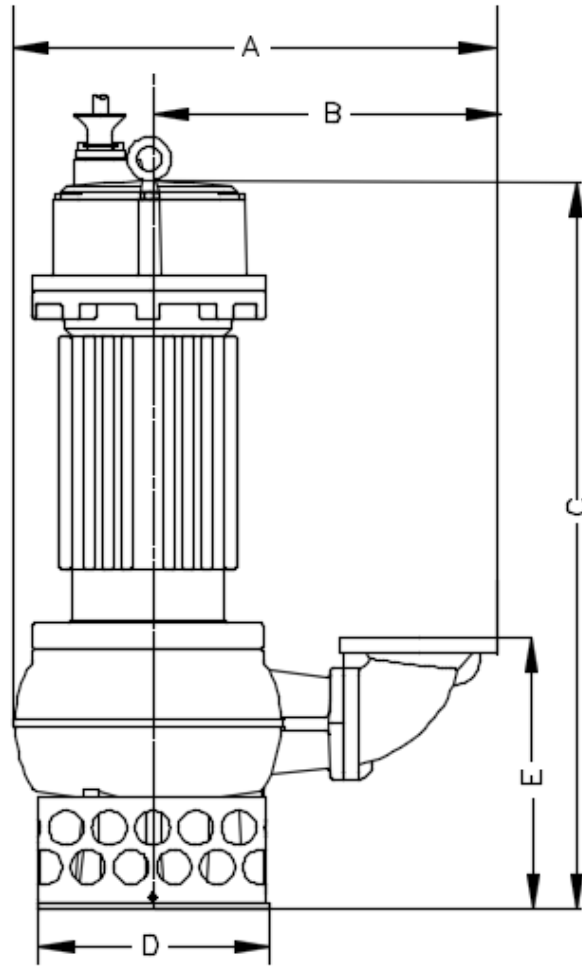

Discharge Size	A	B	C	D	E
3" NPT	334mm[13.15in]	170mm[6.693in]	558mm[21.969in]	Ø277mm[10.906in]	241.50mm[9.508in]

Dimensions	A	B	C
SL750-2	3" or 4"	27.25"	16.5"

Discharge Size	A	B	C	D	E
3" NPT	323.5mm[12.736in]	170mm[6.693in]	690mm[27.165in]	270.5mm[10.65in]	252mm[9.921in]

Discharge Size	A	B	C	D	E
3" NPT	323.5mm[12.736in]	170mm[6.693in]	690mm[27.165in]	270.5mm[10.650in]	252mm[9.921in]

Discharge	A	B	C	D	E
4" ANSI Class 125 FF	760mm[29.921in]	452mm[17.795in]	948mm[37.322in]	332mm[13.07in]	430mm[16.929in]

Discharge	A	B	C	D	E
4" ANSI Class 125 FF	760mm[29.921in]	452mm[17.795in]	948mm[37.322in]	332mm[13.07in]	430mm[16.929in]

Discharge	A	B	C	D	E
4" ANSI Class 125 FF	760mm[29.921in]	452mm[17.795in]	1053mm[41.457in]	332mm[13.07in]	430mm[16.929in]