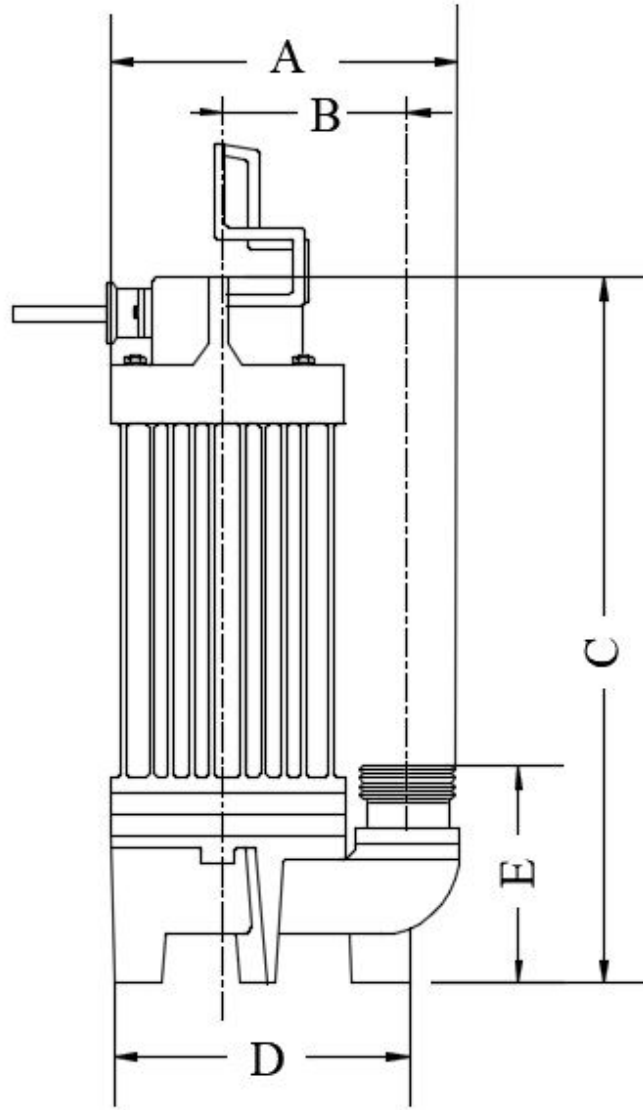

Discharge Size	A	B	C	D	E
3" NPT	334mm[13.15in]	170mm[6.693in]	558mm[21.969in]	Ø277mm[10.906in]	241.50mm[9.508in]

Dimensions	A	B	C
SL750-2	3" or 4"	27.25"	16.5"

Discharge Size	A	B	C	D	E
3" NPT	323.5mm[12.736in]	170mm[6.693in]	690mm[27.165in]	270.5mm[10.65in]	252mm[9.921in]

Discharge Size	A	B	C	D	E
3" NPT	323.5mm[12.736in]	170mm[6.693in]	690mm[27.165in]	270.5mm[10.650in]	252mm[9.921in]

Discharge	A	B	C	D	E
4" ANSI Class 125 FF	760mm[29.921in]	452mm[17.795in]	948mm[37.322in]	332mm[13.07in]	430mm[16.929in]

Discharge	A	B	C	D	E
4" ANSI Class 125 FF	760mm[29.921in]	452mm[17.795in]	948mm[37.322in]	332mm[13.07in]	430mm[16.929in]

Discharge	A	B	C	D	E
4" ANSI Class 125 FF	760mm[29.921in]	452mm[17.795in]	1053mm[41.457in]	332mm[13.07in]	430mm[16.929in]