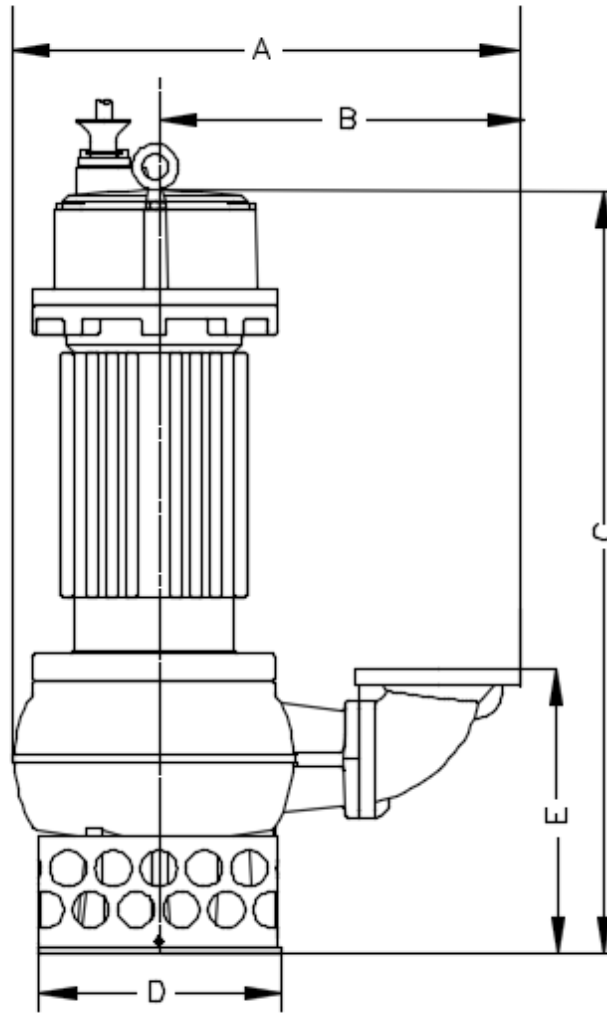

Discharge Size	A	B	C	D	E
3" NPT	334mm[13.15in]	170mm[6.693in]	558mm[21.969in]	Ø277mm[10.906in]	241.50mm[9.508in]

Dimensions	A	B	C
SL750-2	3" or 4"	27.25"	16.5"

Discharge Size	A	B	C	D	E
3" NPT	323.5mm[12.736in]	170mm[6.693in]	690mm[27.165in]	270.5mm[10.65in]	252mm[9.921in]

Discharge Size	A	B	C	D	E
3" NPT	323.5mm[12.736in]	170mm[6.693in]	690mm[27.165in]	270.5mm[10.650in]	252mm[9.921in]

Discharge	A	B	C	D	E
4" ANSI Class 125 FF	760mm[29.921in]	452mm[17.795in]	948mm[37.322in]	332mm[13.07in]	430mm[16.929in]

Discharge	A	B	C	D	E
4" ANSI Class 125 FF	760mm[29.921in]	452mm[17.795in]	948mm[37.322in]	332mm[13.07in]	430mm[16.929in]

Discharge	A	B	C	D	E
4" ANSI Class 125 FF	760mm[29.921in]	452mm[17.795in]	1053mm[41.457in]	332mm[13.07in]	430mm[16.929in]