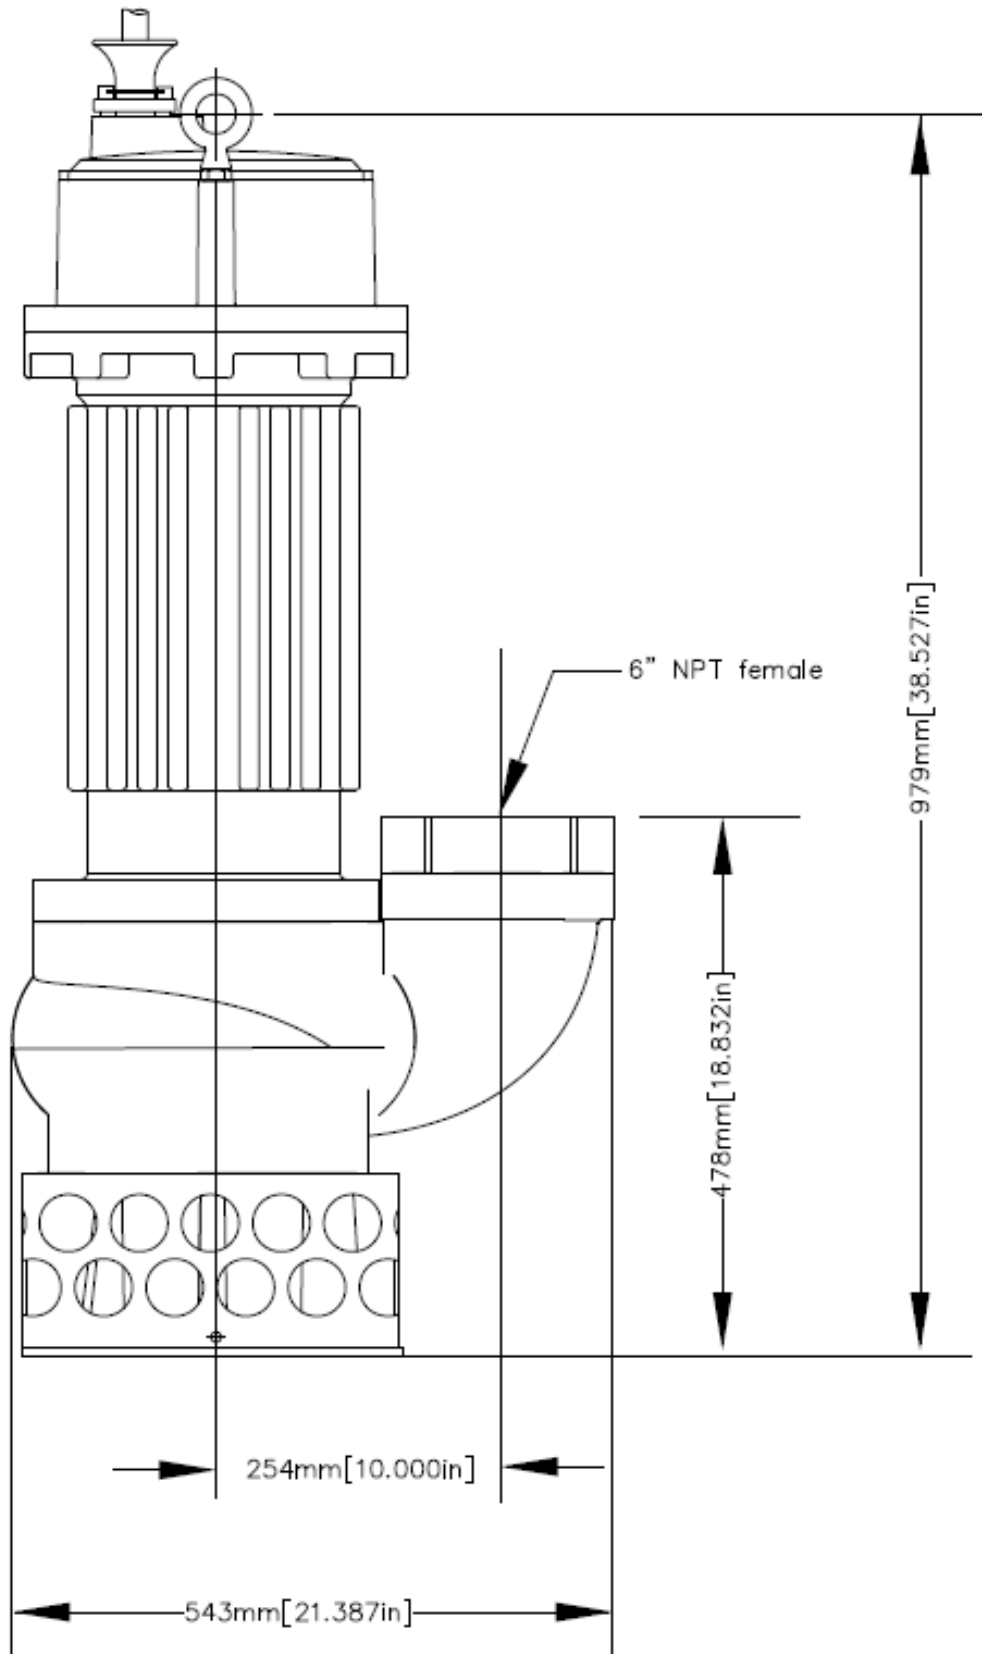

Discharge Size	A	B	C	D	E
3" NPT	334mm[13.15in]	170mm[6.693in]	558mm[21.969in]	Ø277mm[10.906in]	241.50mm[9.508in]

Dimensions	A	B	C
SL750-2	3" or 4"	27.25"	16.5"

Discharge Size	A	B	C	D	E
3" NPT	323.5mm[12.736in]	170mm[6.693in]	690mm[27.165in]	270.5mm[10.65in]	252mm[9.921in]

Discharge Size	A	B	C	D	E
3" NPT	323.5mm[12.736in]	170mm[6.693in]	690mm[27.165in]	270.5mm[10.650in]	252mm[9.921in]

Discharge	A	B	C	D	E
4" ANSI Class 125 FF	760mm[29.921in]	452mm[17.795in]	948mm[37.322in]	332mm[13.07in]	430mm[16.929in]

Discharge	A	B	C	D	E
4" ANSI Class 125 FF	760mm[29.921in]	452mm[17.795in]	948mm[37.322in]	332mm[13.07in]	430mm[16.929in]

Discharge	A	B	C	D	E
4" ANSI Class 125 FF	760mm[29.921in]	452mm[17.795in]	1053mm[41.457in]	332mm[13.07in]	430mm[16.929in]