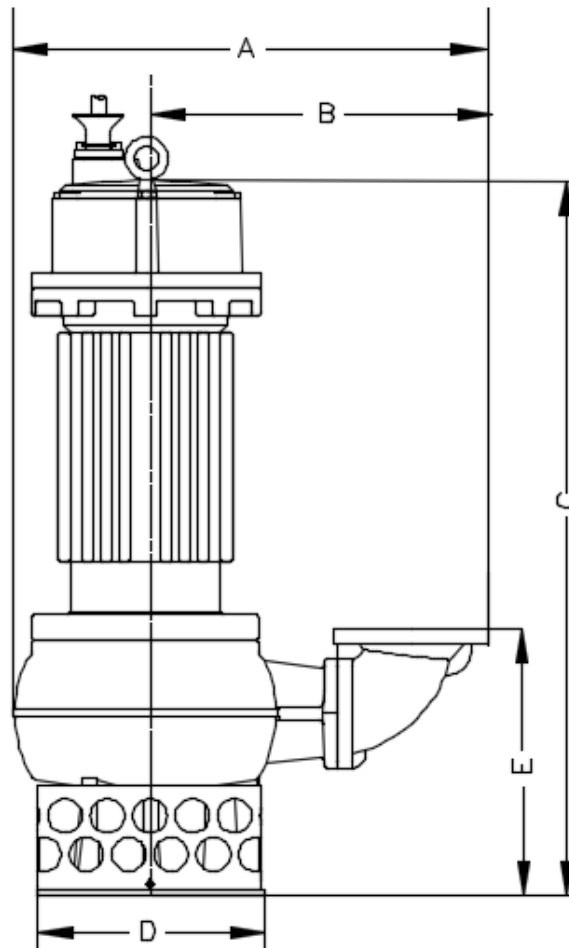

Discharge Size	A	B	C	D	E
3" NPT	334mm[13.15in]	170mm[6.693in]	558mm[21.969in]	Ø277mm[10.906in]	241.50mm[9.508in]

Dimensions	A	B	C
SL750-2	3" or 4"	27.25"	16.5"

Discharge Size	A	B	C	D	E
3" NPT	323.5mm[12.736in]	170mm[6.693in]	690mm[27.165in]	270.5mm[10.65in]	252mm[9.921in]

Discharge Size	A	B	C	D	E
3" NPT	323.5mm[12.736in]	170mm[6.693in]	690mm[27.165in]	270.5mm[10.650in]	252mm[9.921in]

Discharge	A	B	C	D	E
4" ANSI Class 125 FF	760mm[29.921in]	452mm[17.795in]	948mm[37.322in]	332mm[13.07in]	430mm[16.929in]

Discharge	A	B	C	D	E
4" ANSI Class 125 FF	760mm[29.921in]	452mm[17.795in]	948mm[37.322in]	332mm[13.07in]	430mm[16.929in]

Discharge	A	B	C	D	E
4" ANSI Class 125 FF	760mm[29.921in]	452mm[17.795in]	1053mm[41.457in]	332mm[13.07in]	430mm[16.929in]