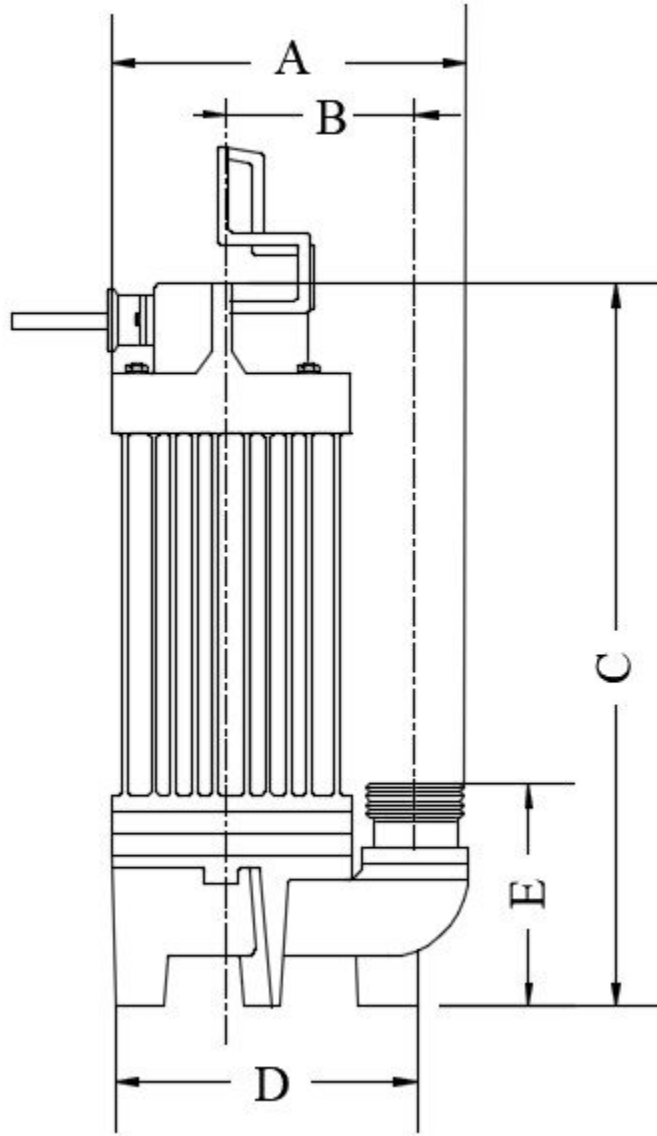

Discharge Size	A	B	C	D	E
3" NPT	334mm[13.15in]	170mm[6.693in]	558mm[21.969in]	Ø277mm[10.906in]	241.50mm[9.508in]

Dimensions	A	B	C
SL750-2	3" or 4"	27.25"	16.5"

Discharge Size	A	B	C	D	E
3" NPT	323.5mm[12.736in]	170mm[6.693in]	690mm[27.165in]	270.5mm[10.65in]	252mm[9.921in]

Discharge Size	A	B	C	D	E
3" NPT	323.5mm[12.736in]	170mm[6.693in]	690mm[27.165in]	270.5mm[10.650in]	252mm[9.921in]

Discharge	A	B	C	D	E
4" ANSI Class 125 FF	760mm[29.921in]	452mm[17.795in]	948mm[37.322in]	332mm[13.07in]	430mm[16.929in]

Discharge	A	B	C	D	E
4" ANSI Class 125 FF	760mm[29.921in]	452mm[17.795in]	948mm[37.322in]	332mm[13.07in]	430mm[16.929in]

Discharge	A	B	C	D	E
4" ANSI Class 125 FF	760mm[29.921in]	452mm[17.795in]	1053mm[41.457in]	332mm[13.07in]	430mm[16.929in]