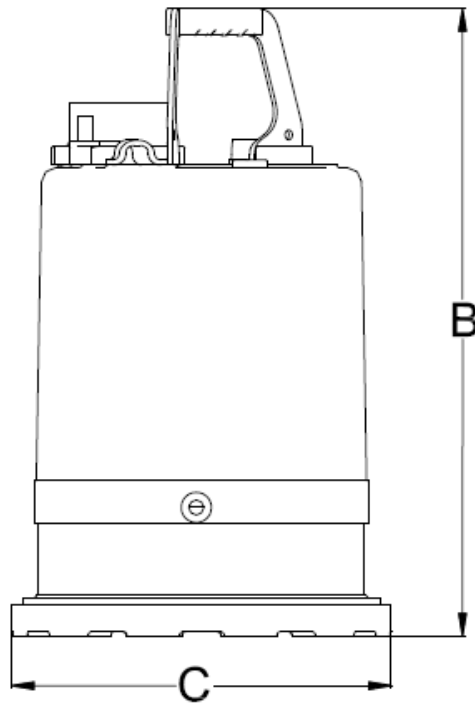

SL-75

TYPE	Discharge	A	B	C
Dimensions	2" NPT Female	8.43"	13.82"	8.43"

Specifications subject to change without notice

SL-100

Type	Discharge	A	B	C
Dimensions	2" NPT Female	8.43"	14.80"	8.43"

Specifications subject to change without notice