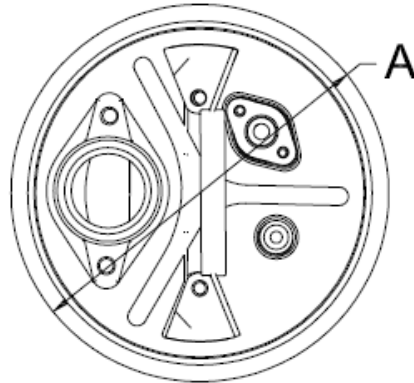

SL-75

TYPE	Discharge	A	B	C
Dimensions	2" NPT Female	8.43"	13.82"	8.43"

Specifications subject to change without notice

SL-100

Type	Discharge	A	B	C
Dimensions	2" NPT Female	8.43"	14.80"	8.43"

Specifications subject to change without notice