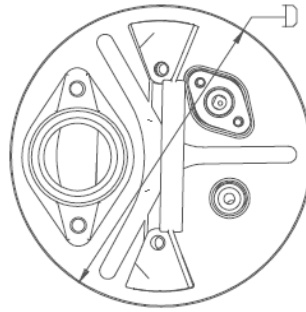

SSD-75

TYPE	Discharge	A	B	C	D
Dimensions	2" NPS female	7.22"	2.09"	13.58"	7.4"

Specifications subject to change without notice

SSD-100

TYPE	Discharge	A	B	C	D
Dimensions	2" NPS female	7.22"	2.09"	14.57"	7.39"

Specifications subject to change without notice

SSD-200

TYPE	Discharge	A	B	B1	B2	B3	C
Dimensions	2" NPS male	8.85"	18.64"	15.06"	7.03"	3.19"	8.64"

Specifications subject to change without notice