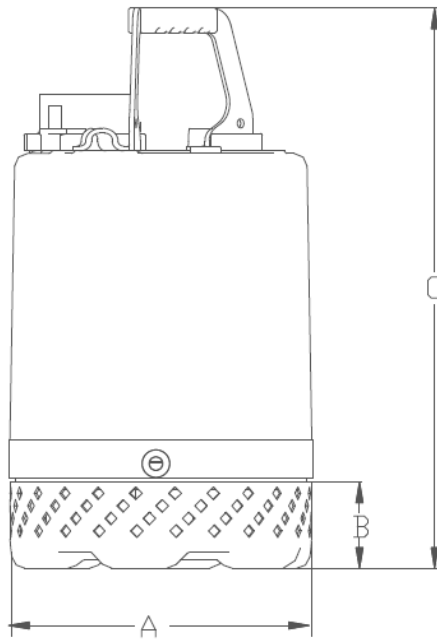

SSD-75

TYPE	Discharge	A	B	C	D
Dimensions	2" NPS female	7.22"	2.09"	13.58"	7.4"

Specifications subject to change without notice

SSD-100

TYPE	Discharge	A	B	C	D
Dimensions	2" NPS female	7.22"	2.09"	14.57"	7.39"

Specifications subject to change without notice

SSD-200

TYPE	Discharge	A	B	B1	B2	B3	C
Dimensions	2" NPS male	8.85"	18.64"	15.06"	7.03"	3.19"	8.64"

Specifications subject to change without notice