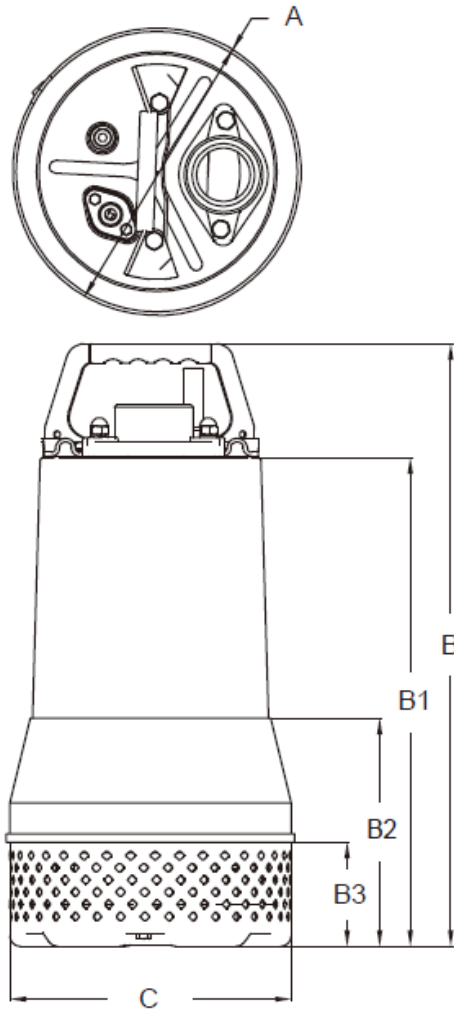

SSD-75

TYPE	Discharge	A	B	C	D
Dimensions	2" NPS female	7.22"	2.09"	13.58"	7.4"

Specifications subject to change without notice

SSD-100

TYPE	Discharge	A	B	C	D
Dimensions	2" NPS female	7.22"	2.09"	14.57"	7.39"

Specifications subject to change without notice

SSD-200

TYPE	Discharge	A	B	B1	B2	B3	C
Dimensions	2" NPS male	8.85"	18.64"	15.06"	7.03"	3.19"	8.64"

Specifications subject to change without notice