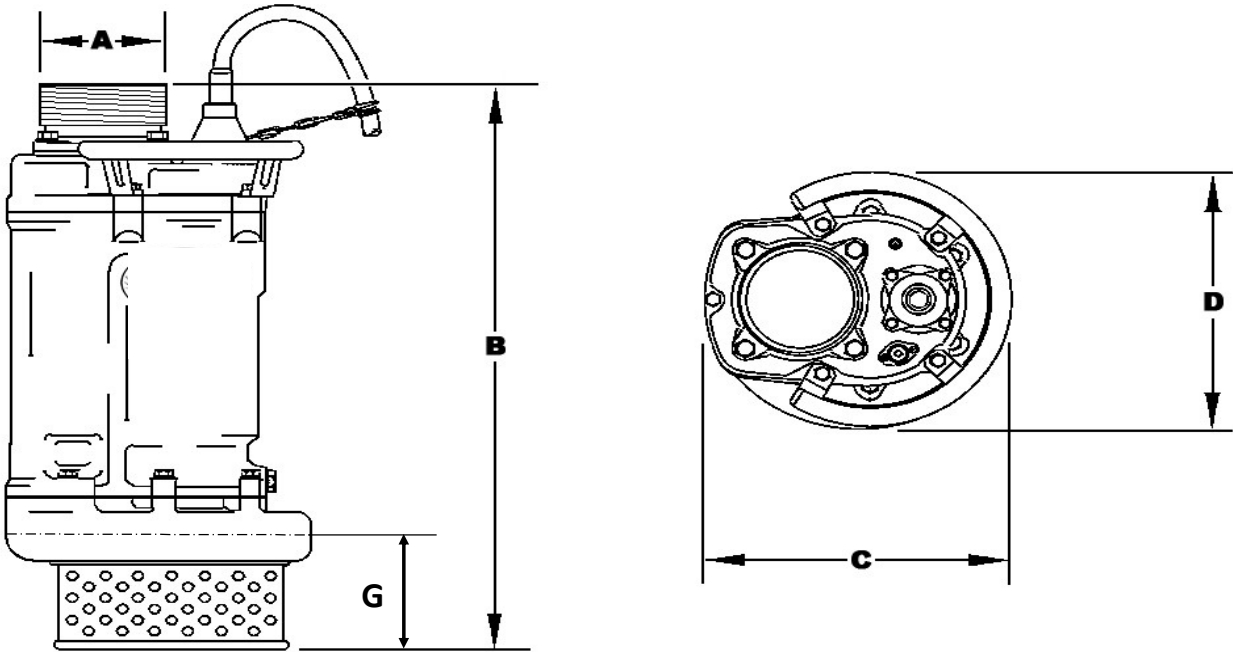

# KB SERIES

MODEL	A	B	C	D	G
<b>KB55</b>	4"NPT	28.49"	13.78"	13.58"	5.12"
<b>KB55H</b>	3"NPT	27.19"	13.78"	13.58"	5.12"
<b>KB75</b>	6"NPT	28.39"	14.57"	13.58"	6.10"
<b>KB75H</b>	4"NPT	28.75"	14.57"	13.58"	5.12"
<b>KB110</b>	6"NPT	29.57"	14.57"	13.58"	6.10"
<b>KB110H</b>	4"NPT	29.93"	14.57"	13.58"	6.10"
C.W.L.- Continuous Running Water Level=B					
L.W.L.- Lowest Running Water Level=F					

## KB220

MODEL	A	B	C	D	E	F	G	H
KB220	6" NPTM	40.6"	15.2"	18.8"	8.3"	10.8"	34.3"	8.66"

C.W.L.- Continuous Running Water Level=B

L.W.L.- Lowest Running Water Level=F