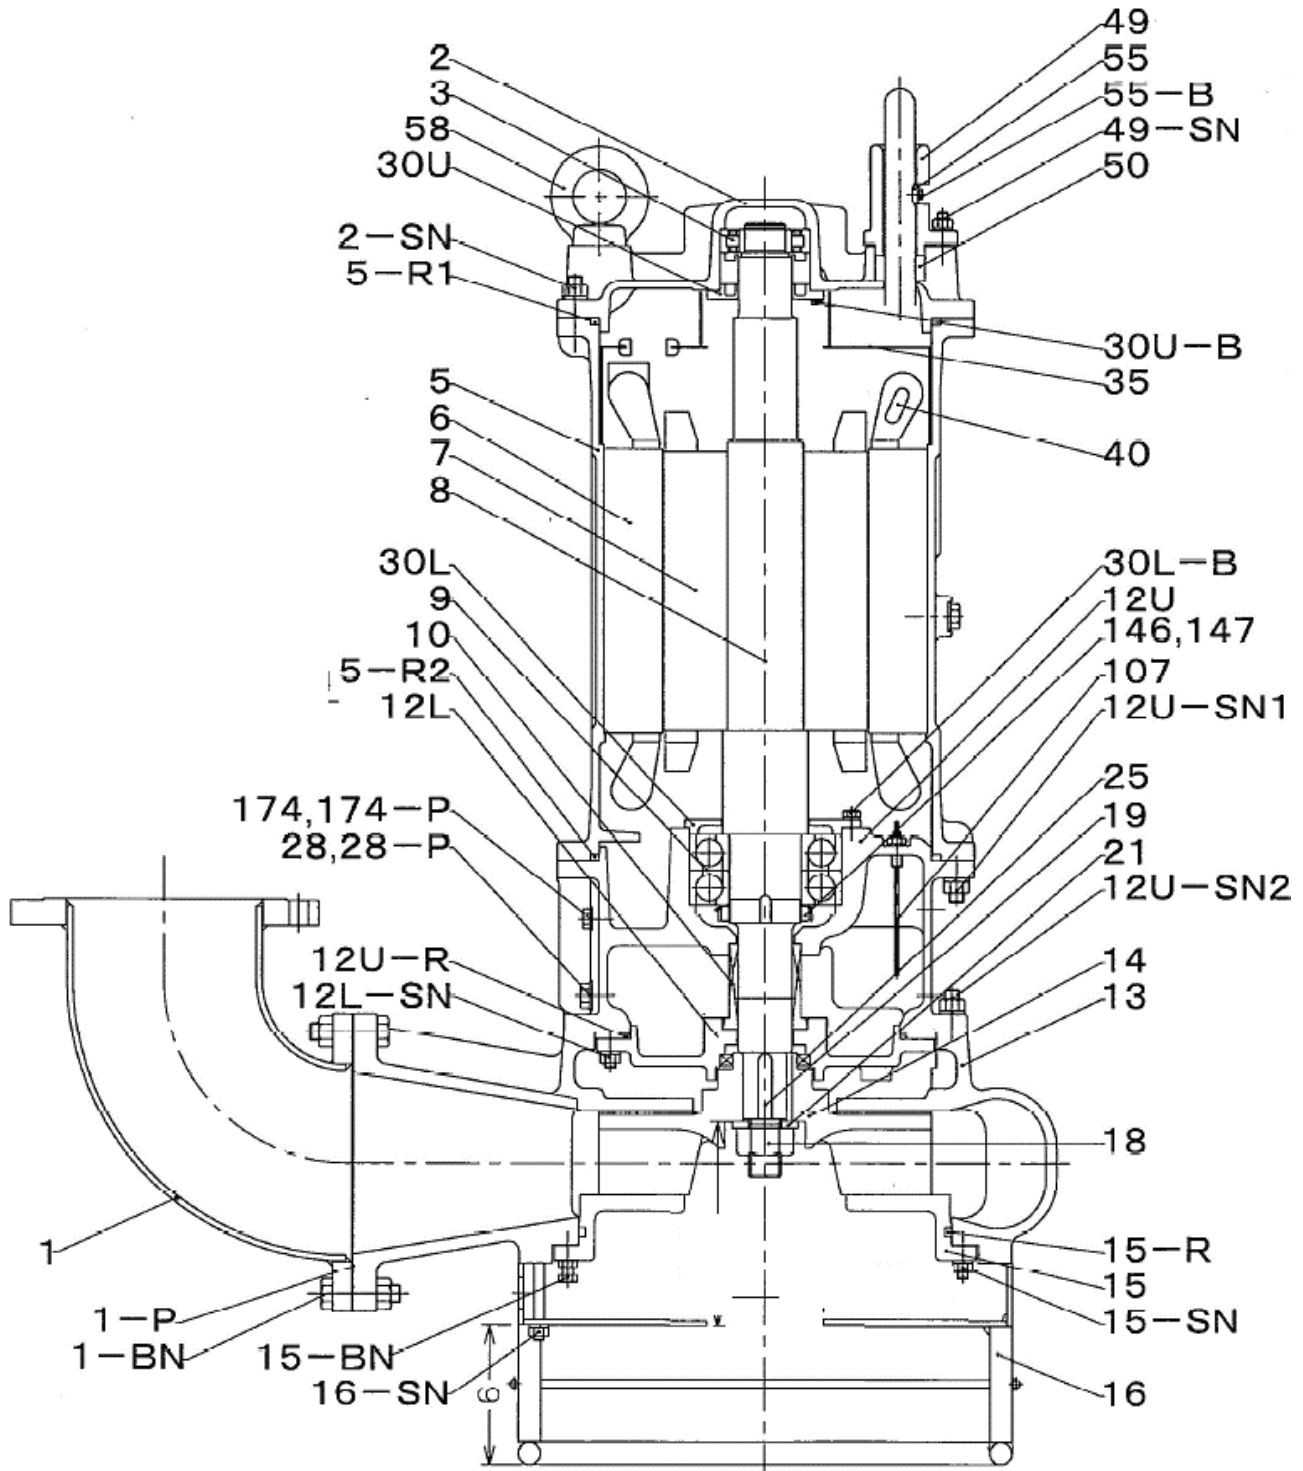

©2024 Industrial Flow Solutions Operating, LLC. All rights reserved.

Industrial Flow Solutions Operating, LLC • 104 John W Murphy Drive, New Haven, CT 06513, USA
(860) 631-3618 • www.flowsolutions.com