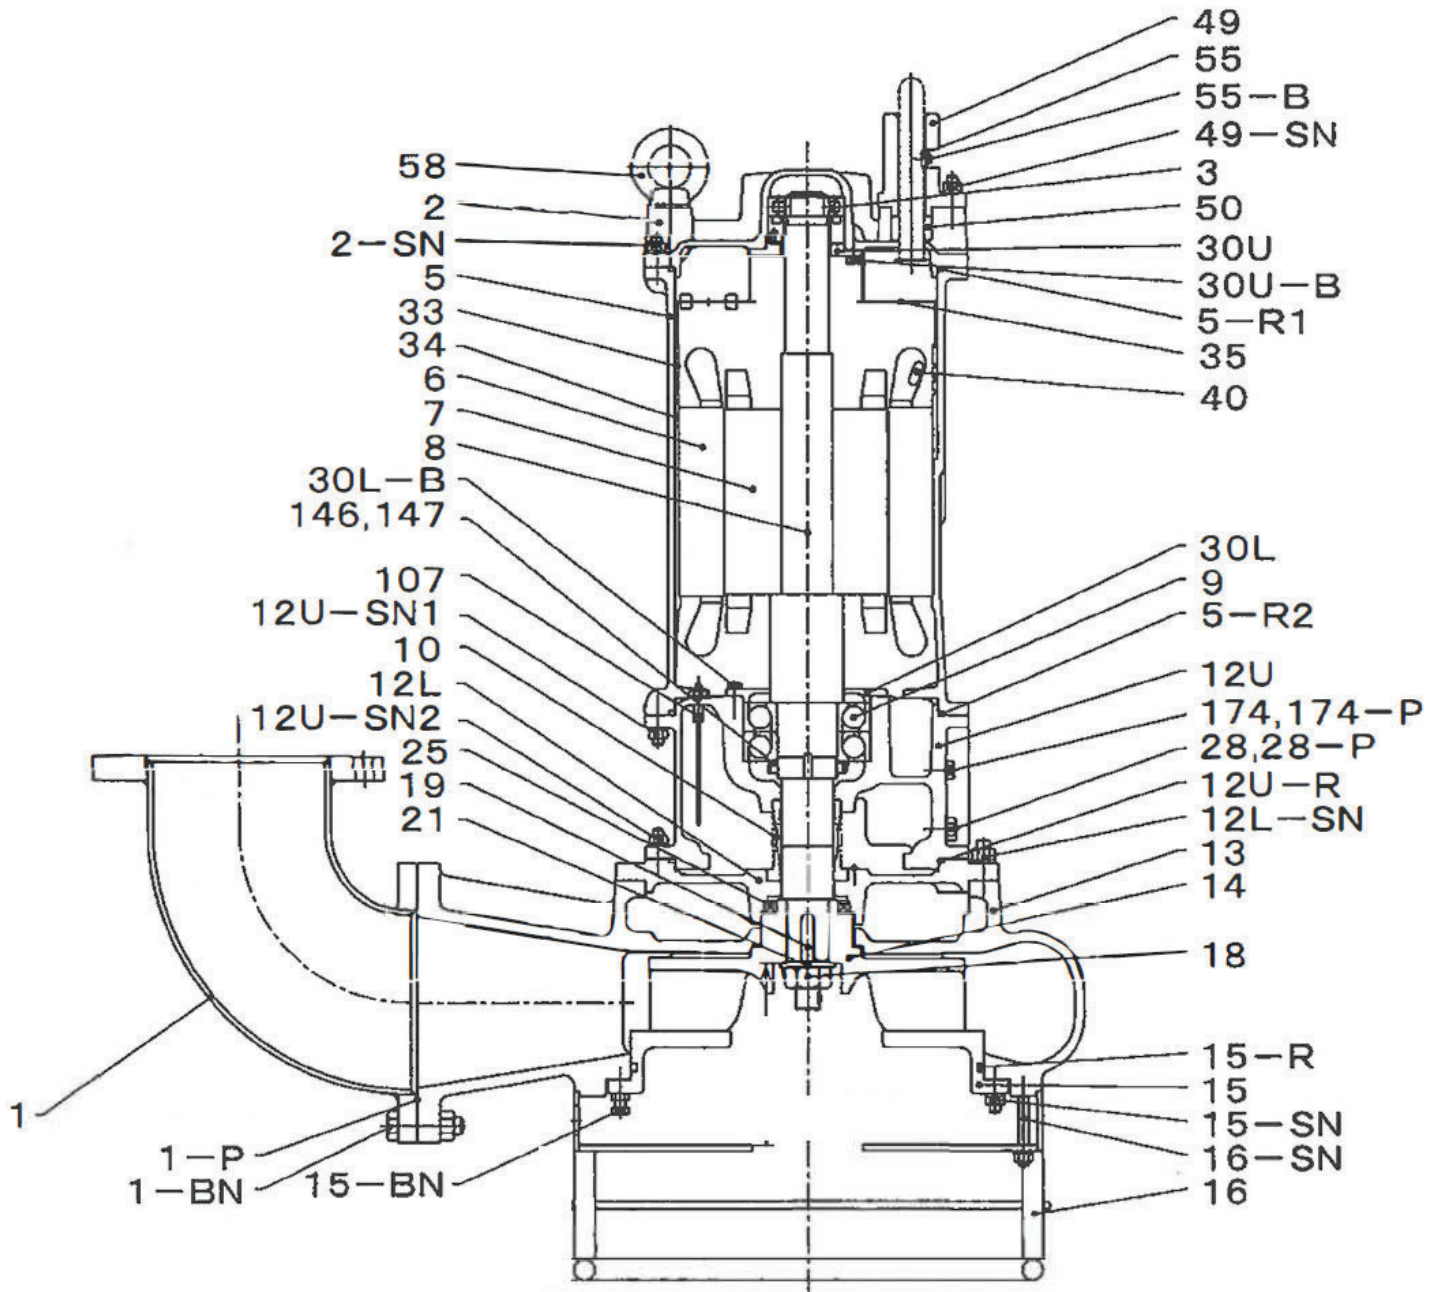

15-SN	Nut, M12-1.75, SS304	6	205796	205796	205796	205796
16	Strainer	1	205625	205625	205625	205625
16-SN	Stud, M12X100(13/25), 304SS	4	206230	206230	206230	206230
16-SN	Nut, M12-1.75, SS304	#	205796 (QTY.4)	205796 (QTY.4)	205796 (QTY.4)	205796 (QTY.4)
18	Impeller Nut, SS304	1	205847	205767	205767	205767
19	Impeller Key	1	206184	206185	206186	206186
21	Impeller Washer	1	205840	205846	205846	205846
--	Agitator	1	204474	204474	204474	204474
--	Adaptor, Agitator	1	203460	203461	203461	203461
25	Lip Seal (Dust Seal), NBR	1	205626	205626	205626	205626
28	Oil Plug (Screw), Oil Chamber, M16X25, 304SS	3	206216	206216	206216	206216
28-P	Seal Washer, Oil Plug, BUNA	1	KIT	KIT	KIT	KIT
30-U	Upper Bearing Cover	1	205737	206187	206187	206187
30-UB	Bolt, M8 X 25, MILD STEEL	4	206139	---	---	---
30-UB	Bolt, M6 X 25, MILD STEEL	4	---	206221	206221	206221
30L	Lower Bearing Cover	1	206188	206189	206189	206189
30L-B	Bolt, M8 X 25, MILD STEEL	4	206139	---	---	---
30L-B	Bolt, M10X25, MILD STEEL	4	--	206222	206222	206222
33	Stator Set Snap Ring	1	206190	---	---	---
34	Stator Set Key	1	206191	---	---	---
35	Insulation Board	1	206198	205567	205567	205567
40	Thermal Detector	1	206199	206199	206199	206199
49	Bell Mouth for Power Cable	1	205727	205728	205627	205627
	Bell Mouth for Control Cable	1	205628	205628	205628	205628
49-SN	Stud, M12 X 50 (13/22), 304SS	3	206145	206145	206145	206145
49-SN	Nut, M12-1.75, SS304	3	205796	205796	205796	205796
49-SN	Stud, M12 X 45 (12/22), 304SS	3	206143	206143	206143	206143
49-SN	Nut,Hex,M10x1.5,304SS,DIN 934	2	40149	40149	40149	40149
50	Cable Packing for Power Cable, NBR	1	205671	205672	205629	205629
	Cable Packing for Control Cable, NBR	1	205731	205630	205630	205630
55	Cable Clamp For Power Cable	1	206200	206200	206200	206200
56	Cable Clamp For Control Cable	1	206201	206201	206201	206201
55-B	Bolt, M6X20, S304	2	206223	206223	206223	206223
55-B	Bolt, M5X16, S304	2	206224	206224	206224	206224
58	Eye Bolt	2	205732	205732	205732	205732
89	Stator Set Bolt	2	---	206217	206217	206217
89-P	Seal Washer, BUNA	2	---	205927	205927	205927
107	Moisture Sensor	1	206203	206203	206203	206203
146	Bearing Nut	1	206232	206233	206233	206233
147	Bearing Washer	1	206235	206236	206236	206236
174	Drain Plug, M12 X 20	1	206218	206218	206218	206218
174-P	Seal, Washer, Drain Plug WF-12, NBR	1	KIT	KIT	KIT	KIT
--	O Ring Kit, BUNA-N	1	203936	203946	203946	203946

1 - Some quantites vary per model: (#)

©2024 Industrial Flow Solutions Operating, LLC. All rights reserved.

Industrial Flow Solutions Operating, LLC • 104 John W Murphy Drive, New Haven, CT 06513, USA
(860) 631-3618 • www.flowsolutions.com