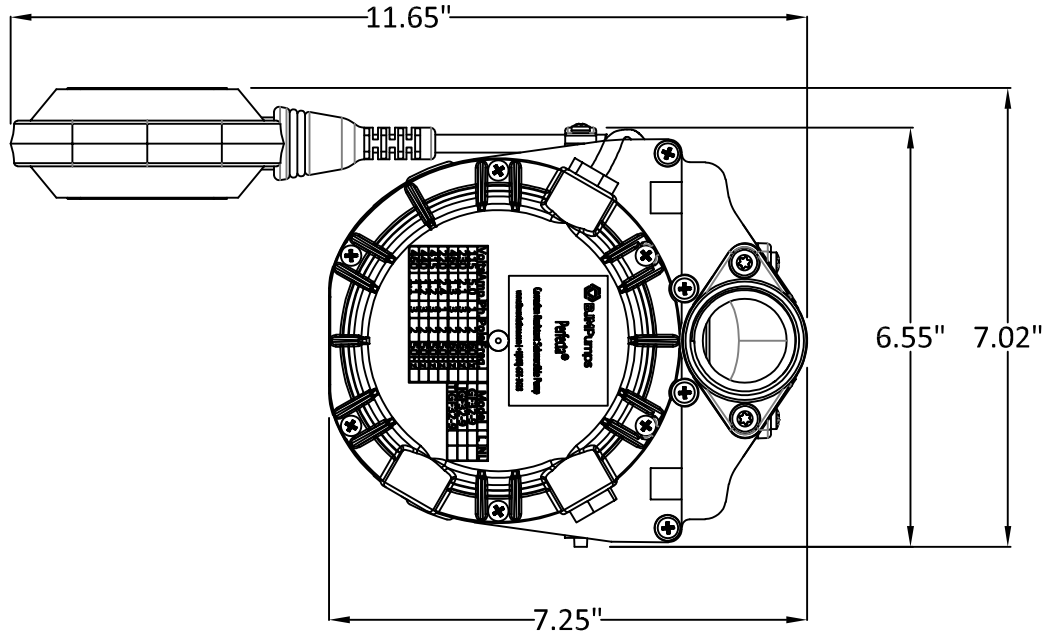

PERFECTA Pump Dimensions with Float Switch Diagram : J

PERFECTA Pump Dimensions without Float Switch
Diagram : K

PERFECTA Pump Three Phase Control Panel Dimensions

Diagram : L