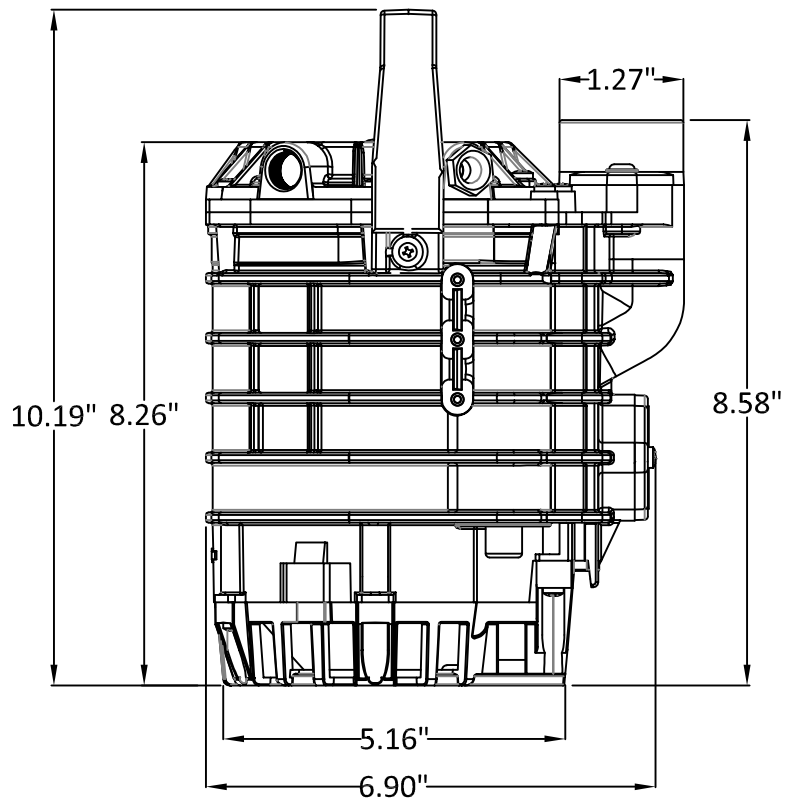

PERFECTA Pump Dimensions with Float Switch Diagram : J

PERFECTA Pump Dimensions without Float Switch
Diagram : K

PERFECTA Pump Three Phase Control Panel Dimensions

Diagram : L