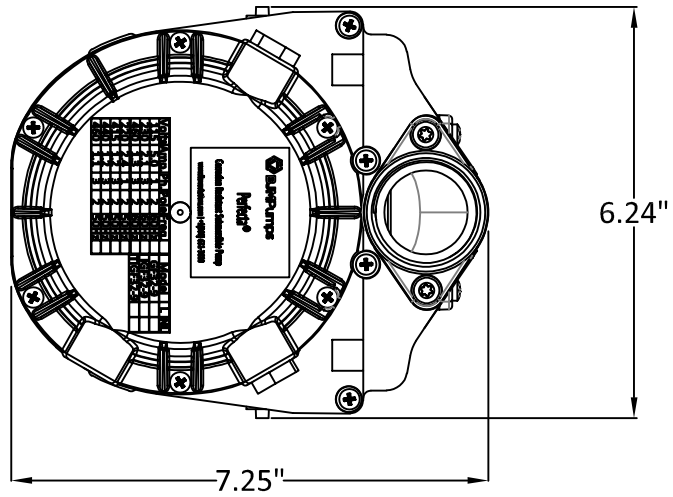

PERFECTA Pump Dimensions with Float Switch Diagram : J

PERFECTA Pump Dimensions without Float Switch
Diagram : K

PERFECTA Pump Three Phase Control Panel Dimensions

Diagram : L