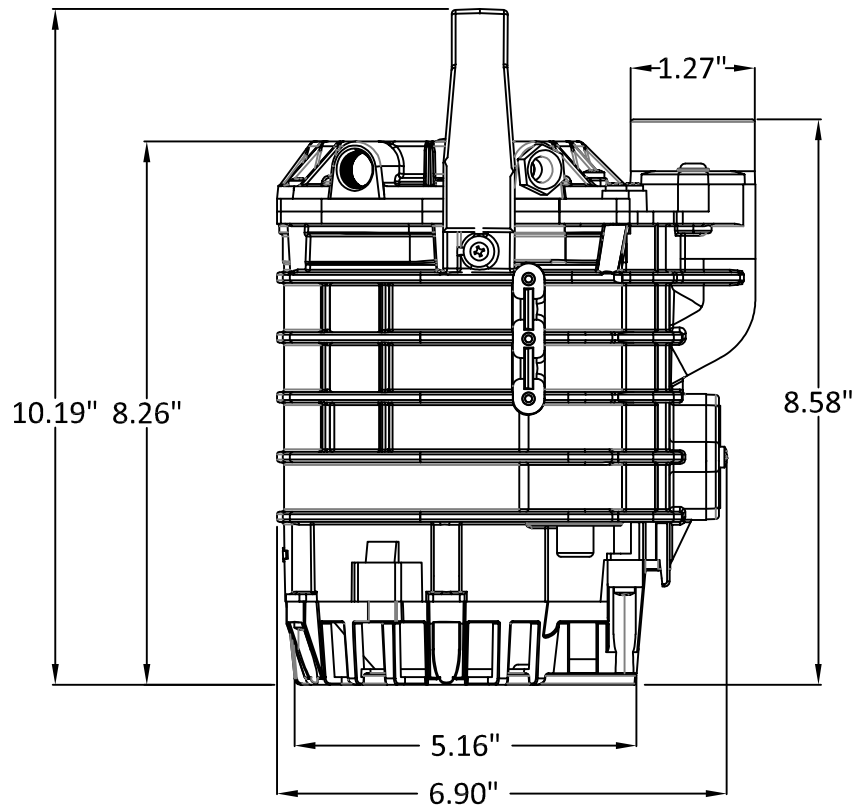

PERFECTA Pump Dimensions with Float Switch Diagram : J

PERFECTA Pump Dimensions without Float Switch
Diagram : K

PERFECTA Pump Three Phase Control Panel Dimensions

Diagram : L