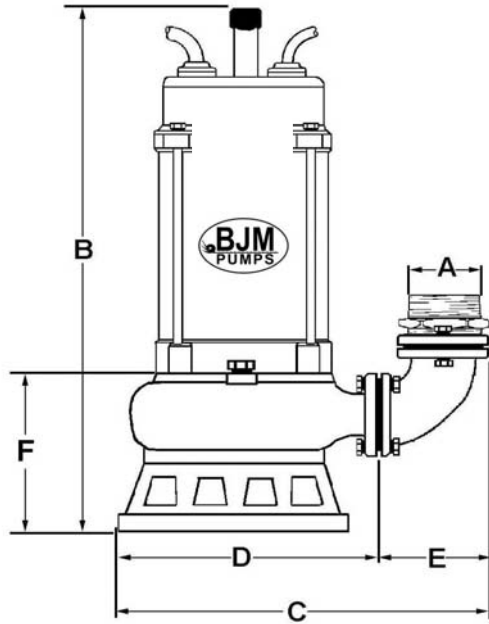

SKF SERIES

MODEL	A	B	C	D	E	F
SK1500C-F	3.0"	21.25"	14.75"	9.5"	5.25"	5.75"
SK08C-F	2.0"	21.25"	13.5"	8.5"	5.0"	5.25"
SK15C-F	3.0"	20.5"	14.75"	9.5"	5.25"	5.75"
SK22C-F	3.0"	21.75"	15.25"	10.0"	5.25"	6.0"
SK37C-F	4.0"	22.5"	15.25"	10.0"	5.25"	7.3"

MODEL	A	B	C	D	E	F
SK55C-F	4.0"	29.5"	29.5"	18.5"	11.0"	12.5"
SK75C-F	4.0"	31.15"	29.5"	18.5"	11.0"	12.5"
SK110C-F	6.0"	35.6"	35.15"	22.5"	13.0"	17.5"
SK150C-F	6.0"	37.6"	35.15"	22.5"	13.0"	17.5"