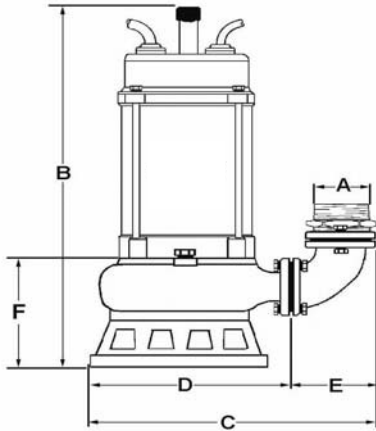

SKXF SERIES

MODEL	A	B	C	D	E	F
SKX750-F	2.0"	21.25"	13.5"	8.5"	5.0"	5.25"
SKX1500C-F	3.0"	21.25"	14.75"	9.5"	5.25"	5.75"
SKX08C-F	2.0"	21.25"	13.5"	8.5"	5.0"	5.25"
SKX15C-F	3.0"	20.5"	14.75"	9.5"	5.25"	5.75"
SKX22C-F	3.0"	21.75"	15.25"	10.0"	5.25"	6.0"
SKX37C-F	4.0"	22.5"	15.25"	10.0"	5.25"	7.3"

MODEL	A	B	C	D	E	F
SKX55C-F	4.0"	29.5"	29.5"	18.5"	11.0"	12.5"
SKX75C-F	4.0"	31.15"	29.5"	18.5"	11.0"	12.5"
SKX110C-F	6.0"	35.6"	35.15"	22.5"	13.0"	17.5"
SKX150C-F	6.0"	37.6"	35.15"	22.5"	13.0"	17.5"