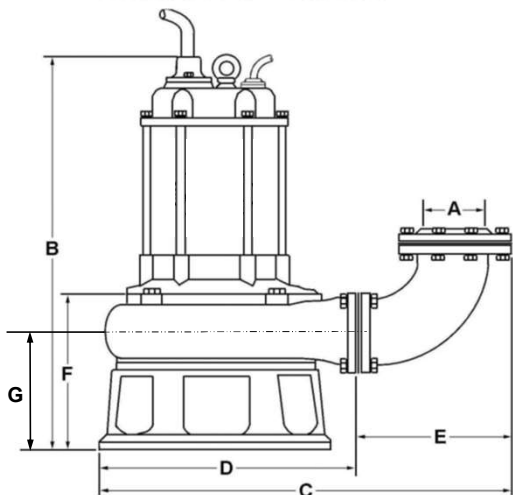

### SKX750CSS - 37CSS

MODEL	A	B	C	D	E	F	G
<b>SKX750</b>	2.0"	21.25"	13.5"	8.5"	5.0"	5.25"	3.54"
<b>SKX1500C</b>	3.0"	21.25"	14.75"	9.5"	5.25"	5.75"	3.74"
<b>SKX08C</b>	2.0"	21.25"	13.5"	8.5"	5.0"	5.25"	3.54"
<b>SKX15C</b>	3.0"	20.5"	14.75"	9.5"	5.25"	5.75"	3.74"
<b>SKX22C</b>	3.0"	21.75"	15.25"	10.0"	5.25"	6.0"	3.94"
<b>SKX37C</b>	4.0"	22.5"	15.25"	10.0"	5.25"	7.3"	4.92"
C.W.L.- Continuous Running Water Level= B							
L.W.L.- Lowest Running Water Level= F							

### SKX55CSS - 150CSS

MODEL	A	B	C	D	E	F	G
<b>SKX55C</b>	4.0"	29.5"	29.5"	18.5"	11.0"	12.5"	8.66"
<b>SKX75C</b>	4.0"	31.15"	29.5"	18.5"	11.0"	12.5"	8.66"
<b>SKX110C</b>	6.0"	35.6"	35.15"	22.5"	13.0"	17.5"	11.02"
<b>SKX150C</b>	6.0"	37.6"	35.15"	22.5"	13.0"	17.5"	11.02"
C.W.L.- Continuous Running Water Level= B							
L.W.L.- Lowest Running Water Level= F							