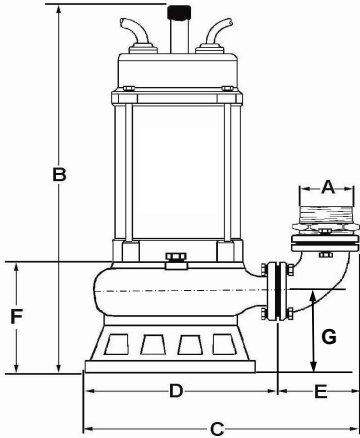

### SKX750CSS - 37CSS

MODEL	A	B	C	D	E	F	G
<b>SKX750</b>	2.0"	21.25"	13.5"	8.5"	5.0"	5.25"	3.54"
<b>SKX1500C</b>	3.0"	21.25"	14.75"	9.5"	5.25"	5.75"	3.74"
<b>SKX08C</b>	2.0"	21.25"	13.5"	8.5"	5.0"	5.25"	3.54"
<b>SKX15C</b>	3.0"	20.5"	14.75"	9.5"	5.25"	5.75"	3.74"
<b>SKX22C</b>	3.0"	21.75"	15.25"	10.0"	5.25"	6.0"	3.94"
<b>SKX37C</b>	4.0"	22.5"	15.25"	10.0"	5.25"	7.3"	4.92"
C.W.L.- Continuous Running Water Level= B							
L.W.L.- Lowest Running Water Level= F							

### SKX55CSS - 150CSS

MODEL	A	B	C	D	E	F	G
<b>SKX55C</b>	4.0"	29.5"	29.5"	18.5"	11.0"	12.5"	8.66"
<b>SKX75C</b>	4.0"	31.15"	29.5"	18.5"	11.0"	12.5"	8.66"
<b>SKX110C</b>	6.0"	35.6"	35.15"	22.5"	13.0"	17.5"	11.02"
<b>SKX150C</b>	6.0"	37.6"	35.15"	22.5"	13.0"	17.5"	11.02"
C.W.L.- Continuous Running Water Level= B							
L.W.L.- Lowest Running Water Level= F							