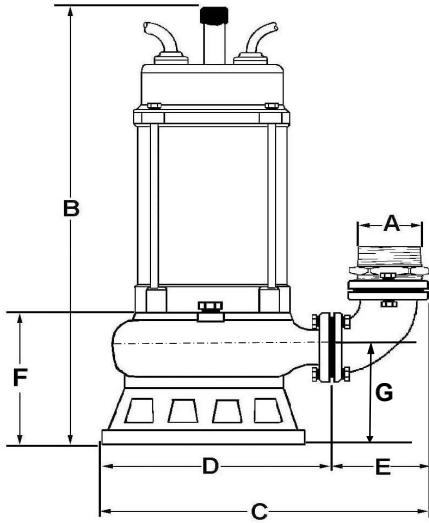

SK SERIES

SK1500C - 37C

MODEL	A	B	C	D	E	F	G
SK1500C	3.0"	21.25"	14.75"	9.5"	5.25"	5.75"	4.72"
SK08C	2.0"	21.25"	13.5"	8.5"	5.0"	5.25"	3.54"
SK15C	3.0"	20.5"	14.75"	9.5"	5.25"	5.75"	4.72"
SK22C	3.0"	21.75"	15.25"	10.0"	5.25"	6.0"	4.72"
SK37C	4.0"	22.5"	15.25"	10.0"	5.25"	7.3"	5.12"
C.W.L.- Continuous Running Water Level= B							
L.W.L.- Lowest Running Water Level= F							

SK55C - SK150C

MODEL	A	B	C	D	E	F	G
SK55C	4.0"	29.5"	29.5"	18.5"	11.0"	12.5"	8.66"
SK75C	4.0"	31.15"	29.5"	18.5"	11.0"	12.5"	8.66"
SK110C	6.0"	35.6"	35.15"	22.5"	13.0"	17.5"	10.43"
SK150C	6.0"	37.6"	35.15"	22.5"	13.0"	17.5"	10.43"
C.W.L.- Continuous Running Water Level= B							
L.W.L.- Lowest Running Water Level= F							