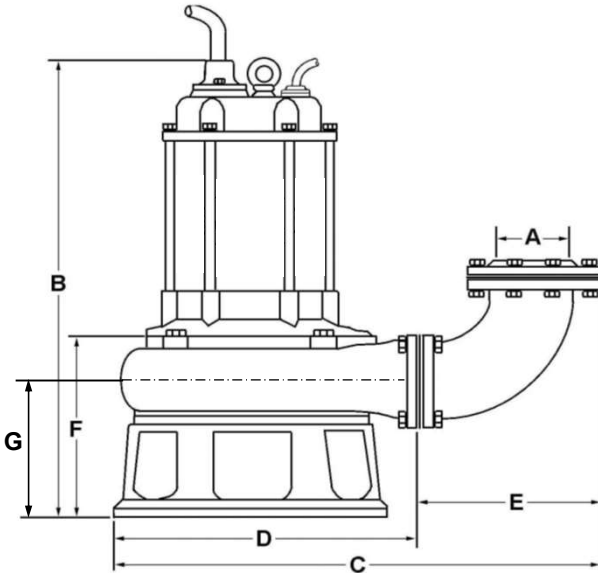

SK SERIES

SK1500C - 37C

MODEL	A	B	C	D	E	F	G
SK1500C	3.0"	21.25"	14.75"	9.5"	5.25"	5.75"	4.72"
SK08C	2.0"	21.25"	13.5"	8.5"	5.0"	5.25"	3.54"
SK15C	3.0"	20.5"	14.75"	9.5"	5.25"	5.75"	4.72"
SK22C	3.0"	21.75"	15.25"	10.0"	5.25"	6.0"	4.72"
SK37C	4.0"	22.5"	15.25"	10.0"	5.25"	7.3"	5.12"
C.W.L.- Continuous Running Water Level= B							
L.W.L.- Lowest Running Water Level= F							

SK55C - SK150C

MODEL	A	B	C	D	E	F	G
SK55C	4.0"	29.5"	29.5"	18.5"	11.0"	12.5"	8.66"
SK75C	4.0"	31.15"	29.5"	18.5"	11.0"	12.5"	8.66"
SK110C	6.0"	35.6"	35.15"	22.5"	13.0"	17.5"	10.43"
SK150C	6.0"	37.6"	35.15"	22.5"	13.0"	17.5"	10.43"
C.W.L.- Continuous Running Water Level= B							
L.W.L.- Lowest Running Water Level= F							