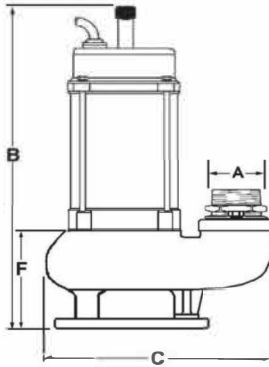

SVF SERIES

MODEL	A	B	C	F
SV400-F	2.0"	18.4"	8.5"	5.0"

MODEL	A	B	C	F
SV08C-F	3.0"	19.5"	11.0"	5.6"

MODEL	A	B	C	D	E	F
SV750C-F	3.0"	20.8"	13.8"	8.5"	5.2"	5.6"
SV1500-F	3.0"	23.6"	15.3"	8.5"	5.2"	7.9"
SV08C-F	3.0"	18.4"	13.8"	8.5"	5.2"	5.6"
SV15C-F	3.0"	17.3"	15.3"	8.5"	5.2"	7.9"
SV22C-F	3.0"	22.9"	18.3"	13.0"	6.2"	9.9"
SV37C-F	3.0"	24.0"	18.3"	13.0"	6.2"	9.9"
SV55C-F	4.0"	32.5"	25.7"	14.5"	11.2"	11.2"
SV75C-F	4.0"	34.7"	25.7"	14.5"	11.2"	11.2"