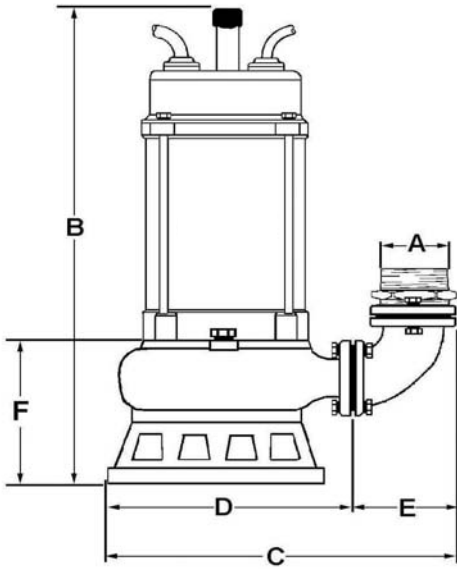

SXF SERIES

MODEL	A	B	C	D	E	F
SX750C-F	2.0"	21.25"	13.5"	8.5"	5.0"	5.25"
SX1500C-F	3.0"	21.25"	14.75"	9.5"	5.25"	5.75"
SX08C-F	2.0"	21.25"	13.5"	8.5"	5.0"	5.25"
SX15C-F	3.0"	20.5"	14.75"	9.5"	5.25"	5.75"
SX22C-F	3.0"	21.75"	15.25"	10.0"	5.25"	6.0"
SX37C-F	4.0"	22.5"	15.25"	10.0"	5.25"	7.3"

MODEL	A	B	C	D	E	F
SX55C-F	4.0"	27.5"	20.5"	13.25"	7.25"	10.25"
SX75C-F	4.0"	30.25"	20.5"	13.25"	7.25"	10.25"