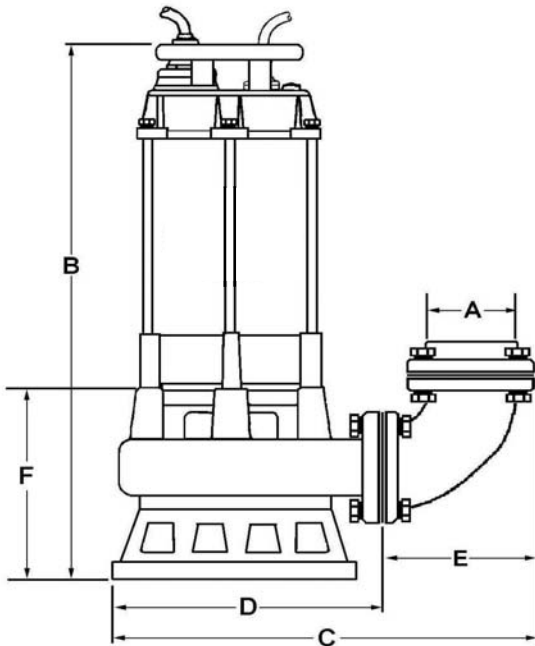

SX SERIES

SX750CSS - 37CSS

MODEL	A	B	C	D	E	F
SX750C	2.0"	21.25"	13.5"	8.5"	5.0"	5.25"
SX1500C	3.0"	21.25"	14.75"	9.5"	5.25"	5.75"
SX08C	2.0"	21.25"	13.5"	8.5"	5.0"	5.25"
SX15C	3.0"	20.5"	14.75"	9.5"	5.25"	5.75"
SX22C	3.0"	21.75"	15.25"	10.0"	5.25"	6.0"
SX37C	4.0"	22.5"	15.25"	10.0"	5.25"	7.3"

SX55CSS, SX75CSS

MODEL	A	B	C	D	E	F
SX55C	4.0"	27.5"	20.5"	13.25"	7.25"	10.25"
SX75C	4.0"	30.25"	20.5"	13.25"	7.25"	10.25"