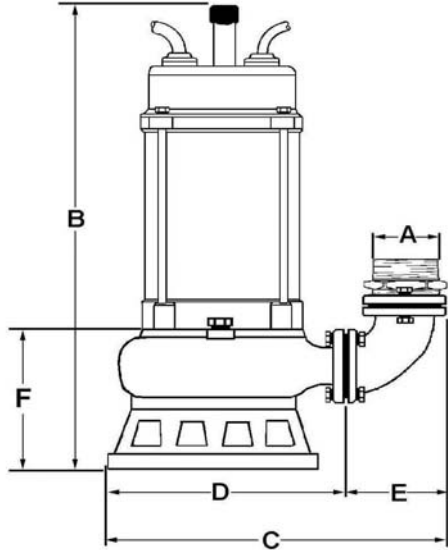

SX SERIES

SX750CSS - 37CSS

MODEL	A	B	C	D	E	F
SX750C	2.0"	21.25"	13.5"	8.5"	5.0"	5.25"
SX1500C	3.0"	21.25"	14.75"	9.5"	5.25"	5.75"
SX08C	2.0"	21.25"	13.5"	8.5"	5.0"	5.25"
SX15C	3.0"	20.5"	14.75"	9.5"	5.25"	5.75"
SX22C	3.0"	21.75"	15.25"	10.0"	5.25"	6.0"
SX37C	4.0"	22.5"	15.25"	10.0"	5.25"	7.3"

SX55CSS, SX75CSS

MODEL	A	B	C	D	E	F
SX55C	4.0"	27.5"	20.5"	13.25"	7.25"	10.25"
SX75C	4.0"	30.25"	20.5"	13.25"	7.25"	10.25"