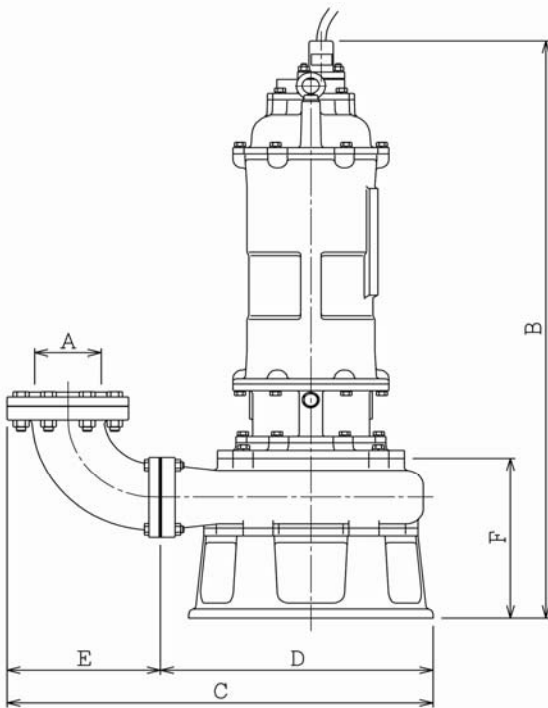

XP-SKX SERIES

MODEL	A	B	C	D	E	F
XP-SKX15C	3.0"	29.5"	14.75"	9.5"	5.25"	5.75"
XP-SKX22C	3.0"	29.75"	15.25"	10.0"	5.25"	6.0"
XP-SKX37C	3.0"	31.0"	15.25"	10.0"	5.25"	7.3"

MODEL	A	B	C	D	E	F
XP-SKX55C	4.0"	43.5"	29.5"	18.5"	11.0"	12.5"
XP-SKX75C	4.0"	43.5"	29.5"	18.5"	11.0"	12.5"
XP-SKX110C	6.0"	48.5"	35.15"	22.5"	13.0"	17.5"
XP-SKX150C	6.0"	57.0"	35.15"	22.5"	13.0"	17.5"