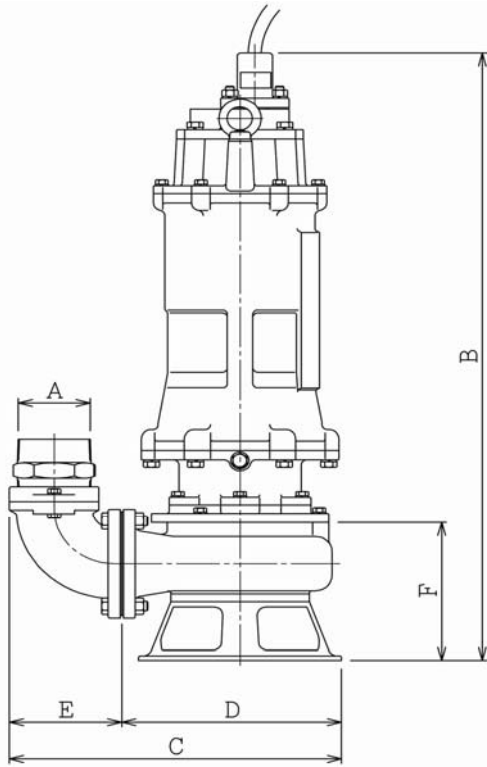

XP-SKX SERIES

MODEL	A	B	C	D	E	F
XP-SKX15C	3.0"	29.5"	14.75"	9.5"	5.25"	5.75"
XP-SKX22C	3.0"	29.75"	15.25"	10.0"	5.25"	6.0"
XP-SKX37C	3.0"	31.0"	15.25"	10.0"	5.25"	7.3"

MODEL	A	B	C	D	E	F
XP-SKX55C	4.0"	43.5"	29.5"	18.5"	11.0"	12.5"
XP-SKX75C	4.0"	43.5"	29.5"	18.5"	11.0"	12.5"
XP-SKX110C	6.0"	48.5"	35.15"	22.5"	13.0"	17.5"
XP-SKX150C	6.0"	57.0"	35.15"	22.5"	13.0"	17.5"