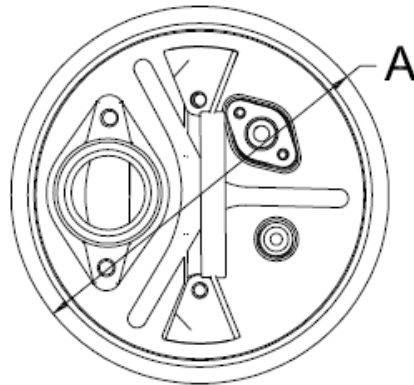

SL-75

TYPE	Discharge	A	B	C
Dimensions	2" NPT Female	8.43"	13.82"	8.43"

Specifications subject to change without notice

SL-100

Type	Discharge	A	B	C
Dimensions	2" NPT Female	8.43"	14.80"	8.43"

Specifications subject to change without notice