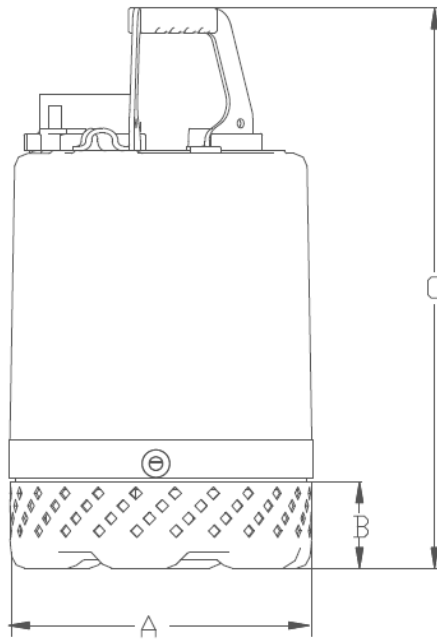

SSD-75

TYPE	Discharge	A	B	C	D
Dimensions	2" NPT male	7.22"	2.09"	13.58"	7.4"

Specifications subject to change without notice

SSD-100

TYPE	Discharge	A	B	C	D
Dimensions	2" NPS female	7.22"	2.09"	14.57"	7.39"

Specifications subject to change without notice

SSD-200

TYPE	Discharge	A	B	B1	B2	B3	C
Dimensions	2" NPS male	8.85"	18.64"	15.06"	7.03"	3.19"	8.64"

Specifications subject to change without notice