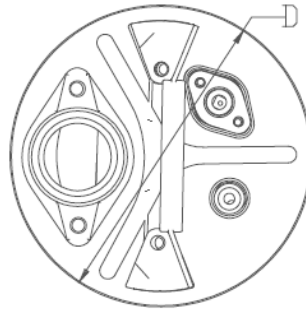

SSD-75

TYPE	Discharge	A	B	C	D
Dimensions	2" NPT male	7.22"	2.09"	13.58"	7.4"

Specifications subject to change without notice

SSD-100

TYPE	Discharge	A	B	C	D
Dimensions	2" NPS female	7.22"	2.09"	14.57"	7.39"

Specifications subject to change without notice

SSD-200

TYPE	Discharge	A	B	B1	B2	B3	C
Dimensions	2" NPS male	8.85"	18.64"	15.06"	7.03"	3.19"	8.64"

Specifications subject to change without notice