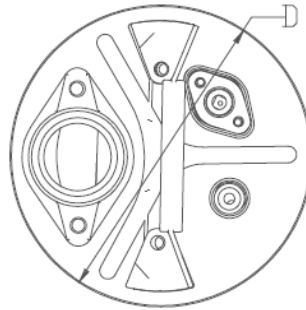

SSD-75

TYPE	Discharge	A	B	C	D
Dimensions	2" NPT male	7.22"	2.09"	13.58"	7.4"

Specifications subject to change without notice

SSD-100

TYPE	Discharge	A	B	C	D
Dimensions	2" NPS female	7.22"	2.09"	14.57"	7.39"

Specifications subject to change without notice

SSD-200

TYPE	Discharge	A	B	B1	B2	B3	C
Dimensions	2" NPS male	8.85"	18.64"	15.06"	7.03"	3.19"	8.64"

Specifications subject to change without notice