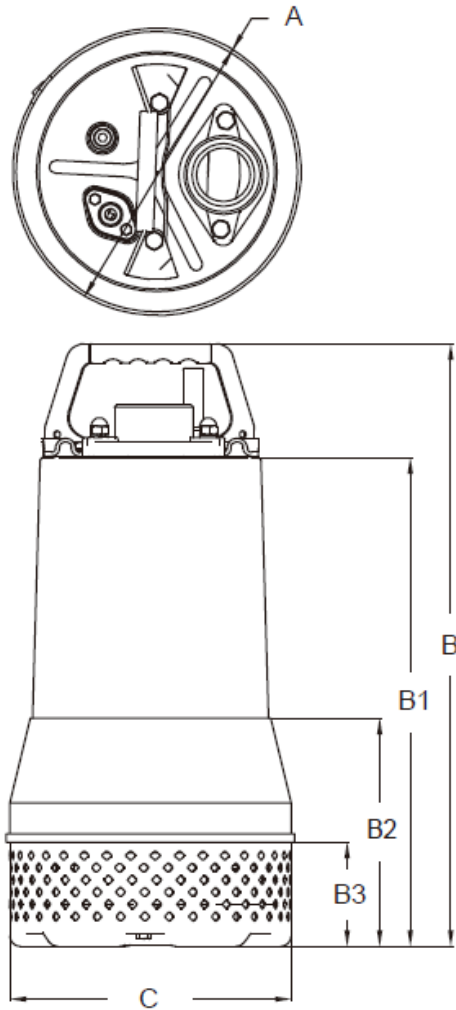

SSD-75

TYPE	Discharge	A	B	C	D
Dimensions	2" NPT male	7.22"	2.09"	13.58"	7.4"

Specifications subject to change without notice

SSD-100

TYPE	Discharge	A	B	C	D
Dimensions	2" NPS female	7.22"	2.09"	14.57"	7.39"

Specifications subject to change without notice

SSD-200

TYPE	Discharge	A	B	B1	B2	B3	C
Dimensions	2" NPS male	8.85"	18.64"	15.06"	7.03"	3.19"	8.64"

Specifications subject to change without notice