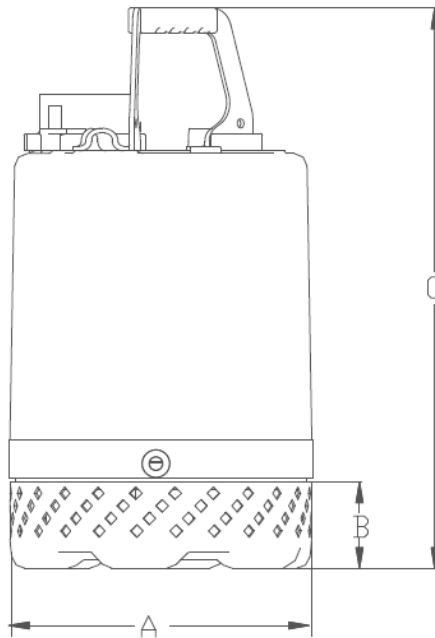

SSD-75

TYPE	Discharge	A	B	C	D
Dimensions	2" NPT male	7.22"	2.09"	13.58"	7.4"

Specifications subject to change without notice

SSD-100

TYPE	Discharge	A	B	C	D
Dimensions	2" NPS female	7.22"	2.09"	14.57"	7.39"

Specifications subject to change without notice

SSD-200

TYPE	Discharge	A	B	B1	B2	B3	C
Dimensions	2" NPS male	8.85"	18.64"	15.06"	7.03"	3.19"	8.64"

Specifications subject to change without notice